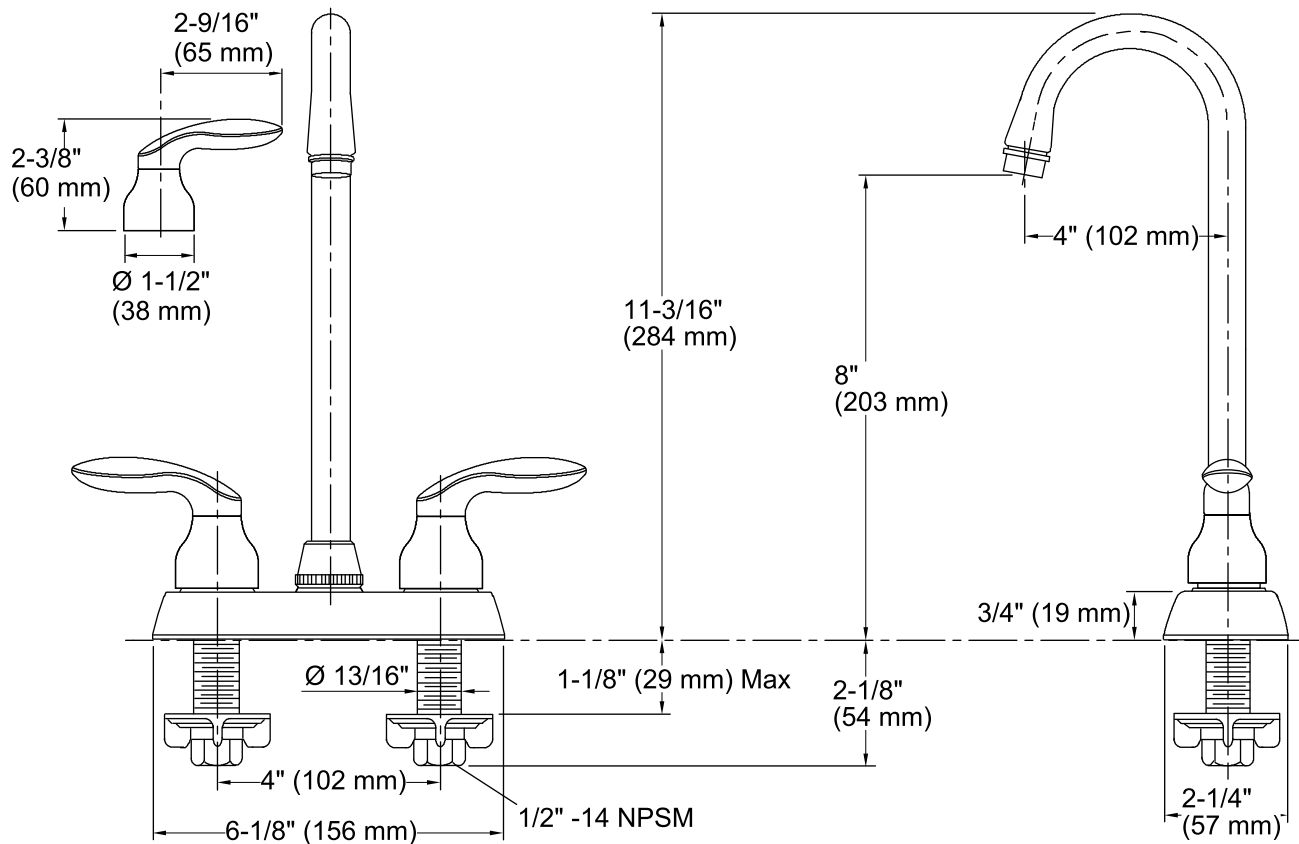

Technical Information

All product dimensions are nominal.

Faucet:

Flow rate: 1.5 gal/min (5.7 l/min)

Pressure: 60 psi (4.1 bar)

Spout:

Spout reach: 4" (102 mm)

Handle clearance: 2-9/16" (65 mm)

Notes

Install this product according to the installation guide.

ADA, CSA B651 compliant when installed to the specific requirements of these regulations.