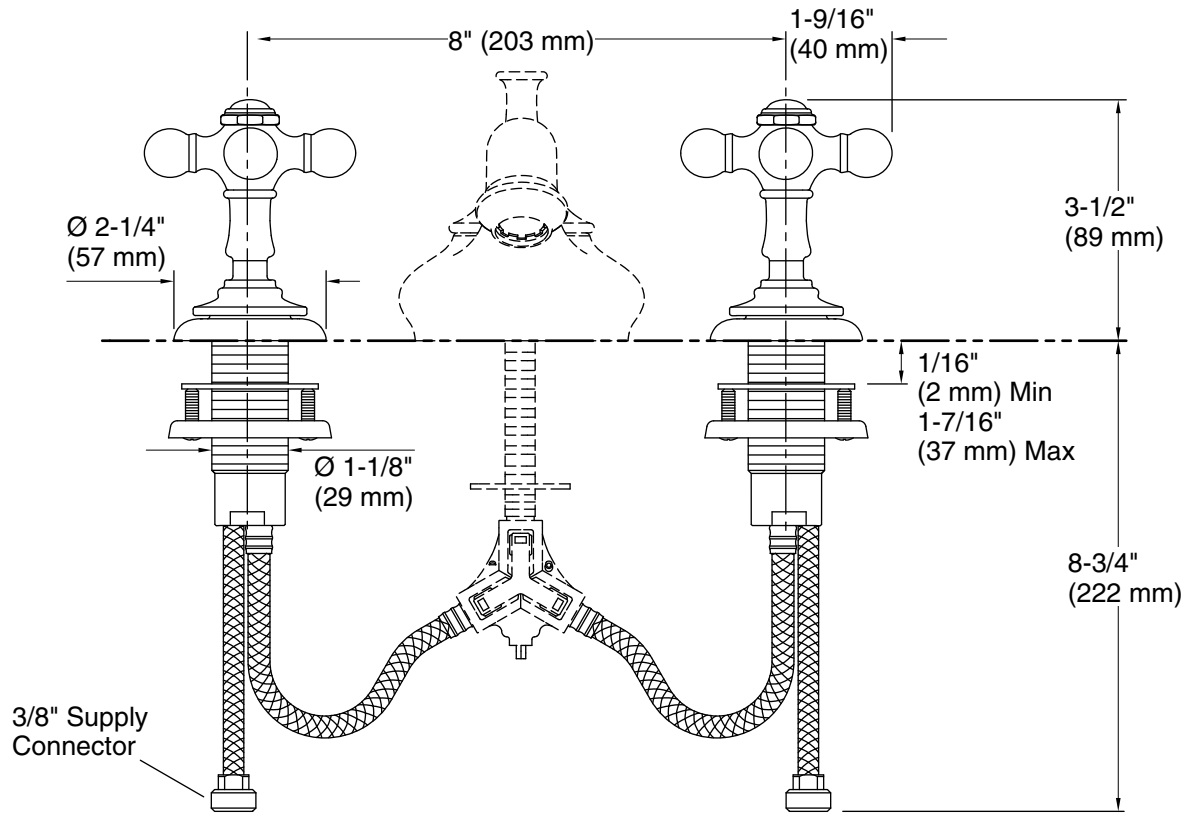

Technical Information

All product dimensions are nominal.

Notes

Install this product according to the installation instructions.

ADA compliant for handles only.

ADA compliant when installed to the specific requirements of these regulations.