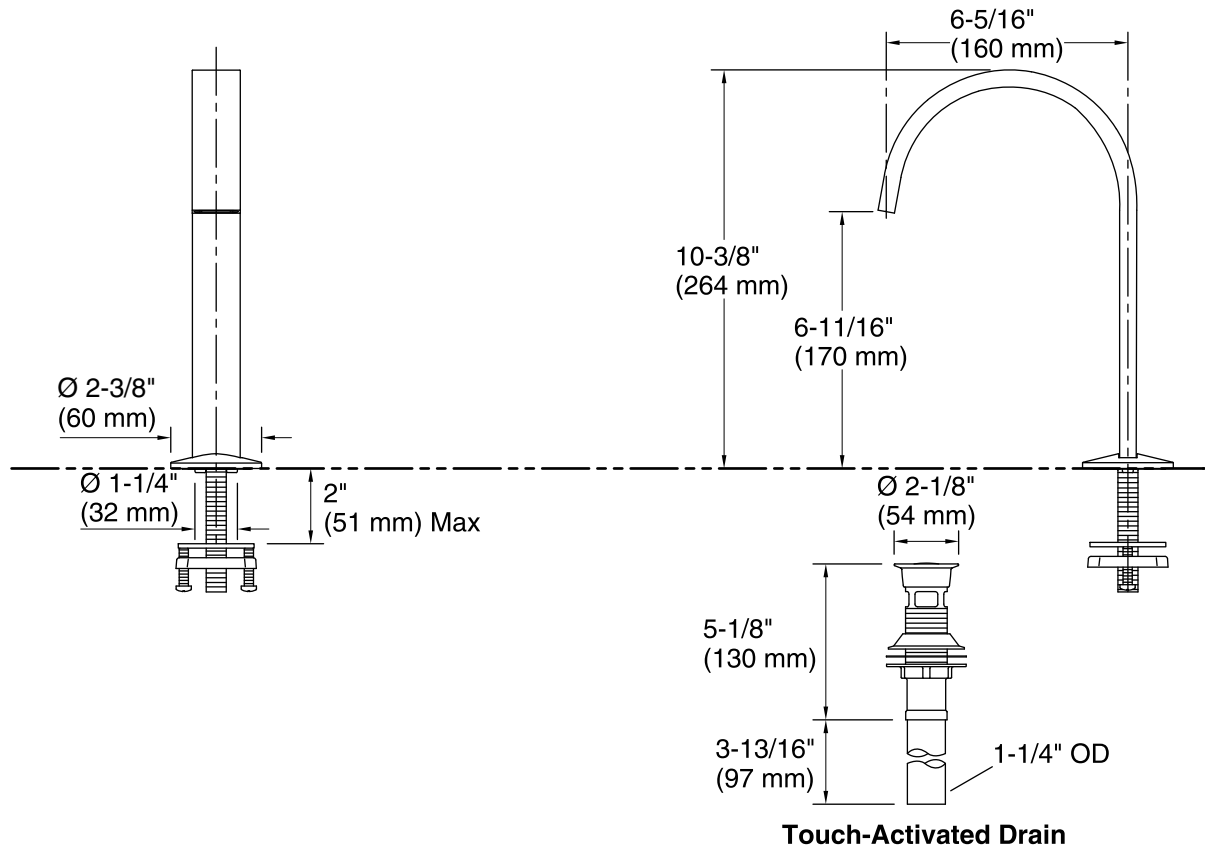

Material

- 6-5/16" (160 mm) spout reach.
- Ribbon Spout.
- 1.2 gal/min (4.5 l/min) maximum flow rate [max at 60 psi (4.14 bar)].
- Coordinate with your choice of Components widespread lavatory handles for a personalized design.
- Includes metal touch-activated drain with 1-1/4" tailpiece.
- Coordinates with Components faucets, accessories, and showering components to complete your bathroom.
- Premium Metal Construction.
- KOHLER finishes resist corrosion and tarnishing.
- For 8" (203 mm) or 16" (406 mm) centers.
- Widespread or Remote Valve.
- For use with Components K-77974-4, K-77974-8, K-77974-9, or K-77963-8A faucet handles (sold separately).
- 6-5/16-inch spout reach.
- 1.2 gpm (gallons per minute) maximum flow rate at 60 psi.
- Includes metal touch-activated drain with 1-1/4-inch tailpiece.
- Coordinates with Components faucets, shower trim, and accessories to complete your bathroom.
- Premium metal construction.
- KOHLER finishes resist corrosion and tarnishing.
- Widespread or remote valve.
- For 8-inch or 16-inch centers.
- This product can help a building earn Water Efficiency points in the LEED® Green Building Rating System.

Technical Information

All product dimensions are nominal.

Faucet:

Flow rate: 1.2 gal/min (4.5 l/min)

Pressure: 60 psi (4.1 bar)

Spout:

Spout reach: $6\text{-}5/16\text{'}$ (160 mm)

Notes