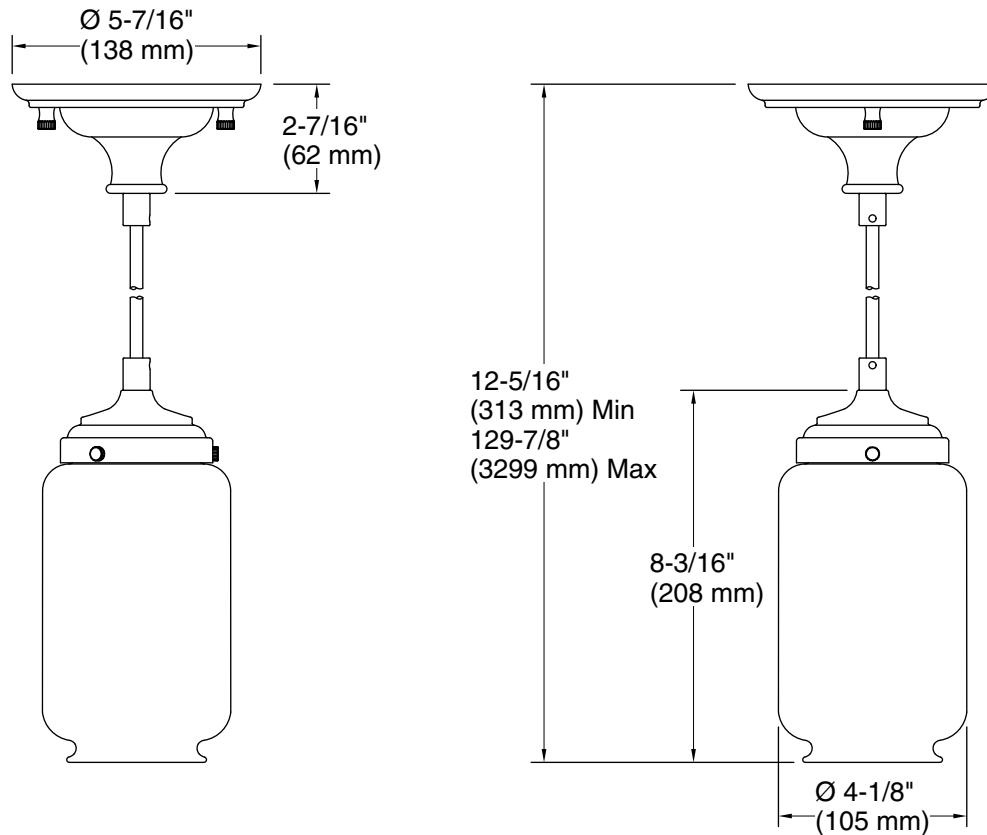

Required Electrical Service

One dedicated circuit required.

Lights: 120 V, 0.333 A, 60 Hz

Technical Information

All product dimensions are nominal.

Material: Brass

Number of Lights: 1

Lighting Type: Socket-based

Socket Type: E-26 Medium

Number of Shades: 2

Shade Type: Frosted Glass

Hanging Type: Cord

Height: $12\text{-}5/16"$ (312 mm) -

$129\text{-}7/8"$ (3299 mm)

Electrical component rating: Socket Rating: 60 Hz, 40 W, 450 Lumens, 3000K