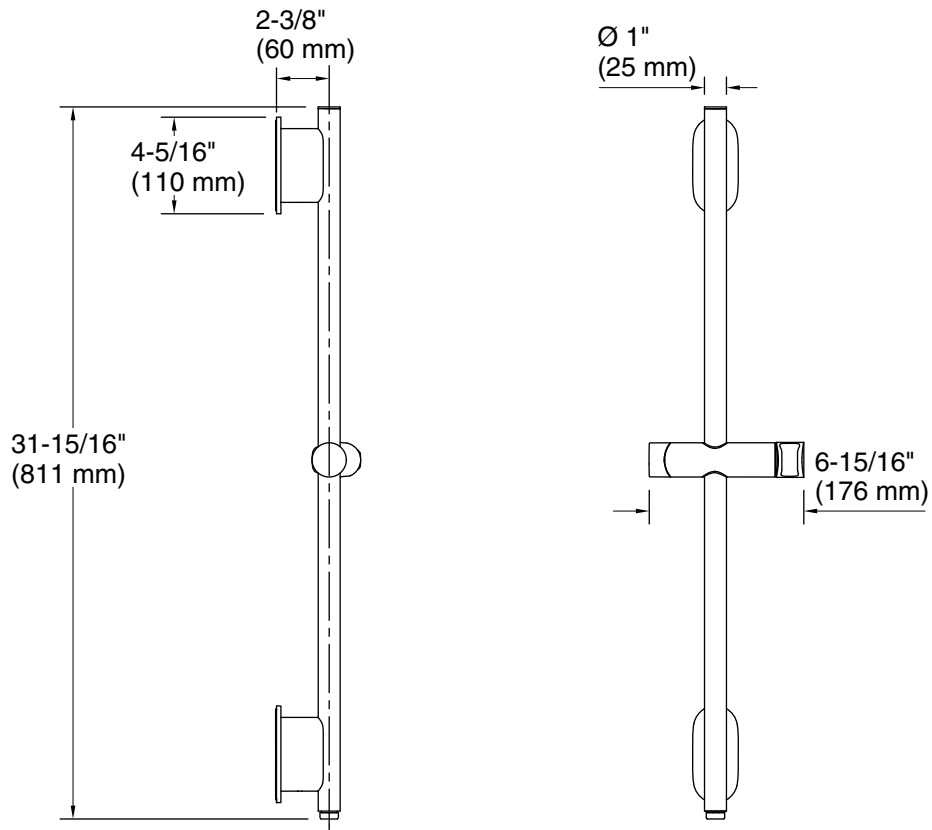

Features

- Coordinates with most KOHLER handshowers and accessories; Statement round, oblong, or barrel-shaped design recommended.
- Integrated water supply allows water to be plumbed directly through bottom bracket of sidebar.
- Allows adjustment of handshower angle.
- Adjustable mounting brackets offer installation flexibility.

Color	Code	Description
	CP	Polished Chrome
	BN	Vibrant® Brushed Nickel
	BL	Matte Black
	2MB	Vibrant® Brushed Moderne Brass

Technical Information

All product dimensions are nominal.

Drain included: No