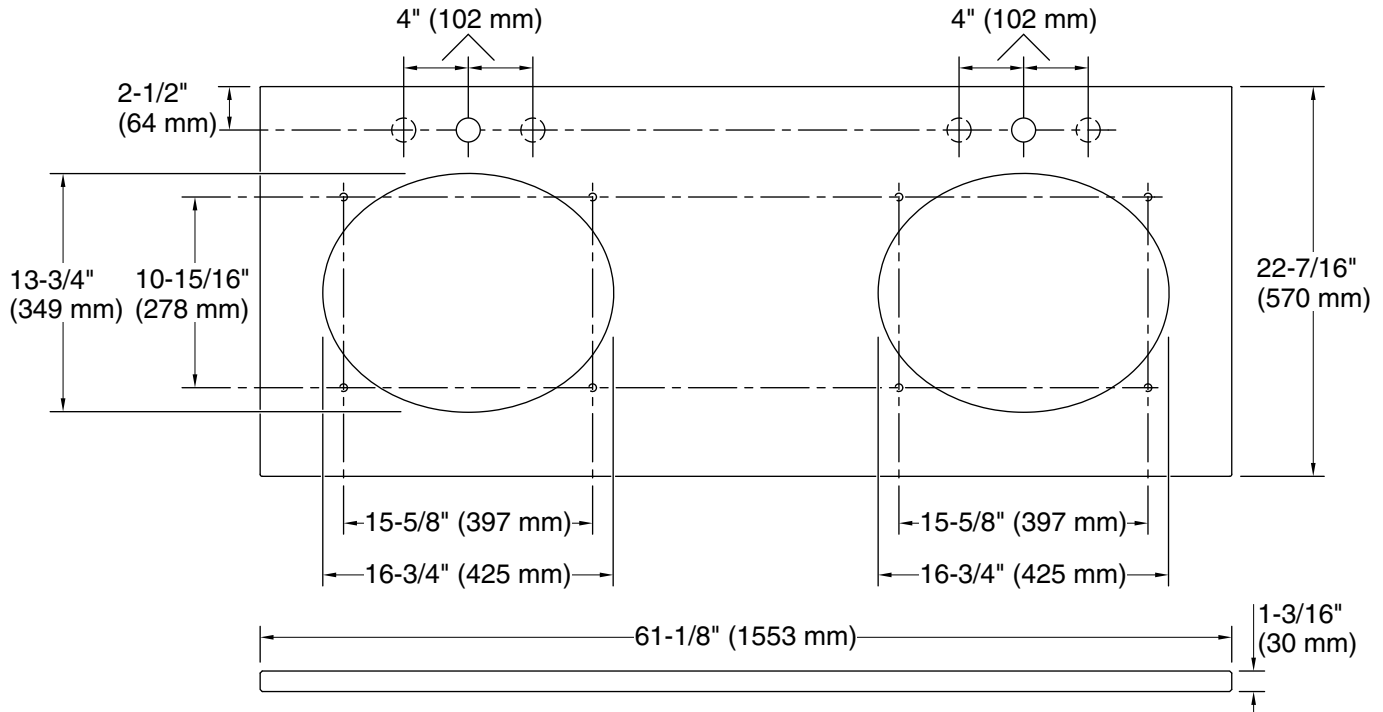

Material

- Silestone® quartz.

Installation

- Vanity top.
- Single faucet hole with pilot holes for optional 8" (203 mm) widespread faucet configuration.

Recommended Products/Accessories

- K-2205 Undermount bathroom sink
- K-2881 Undermount bathroom sink
- K-2874 Bathroom Sink
- K-2210 Bathroom Sink

Optional Products/Accessories

- K-28265 Silestone® quartz 61" backsplash
- K-28266 Silestone® quartz side splash

Included Components

- Additional Components:
Mounting Screws

Codes/Standards

None Applicable

Technical Information

All product dimensions are nominal.

Installation: Vanity top/ITB

Number of deck 1

holes:

Notes

Install this product according to the installation instructions.