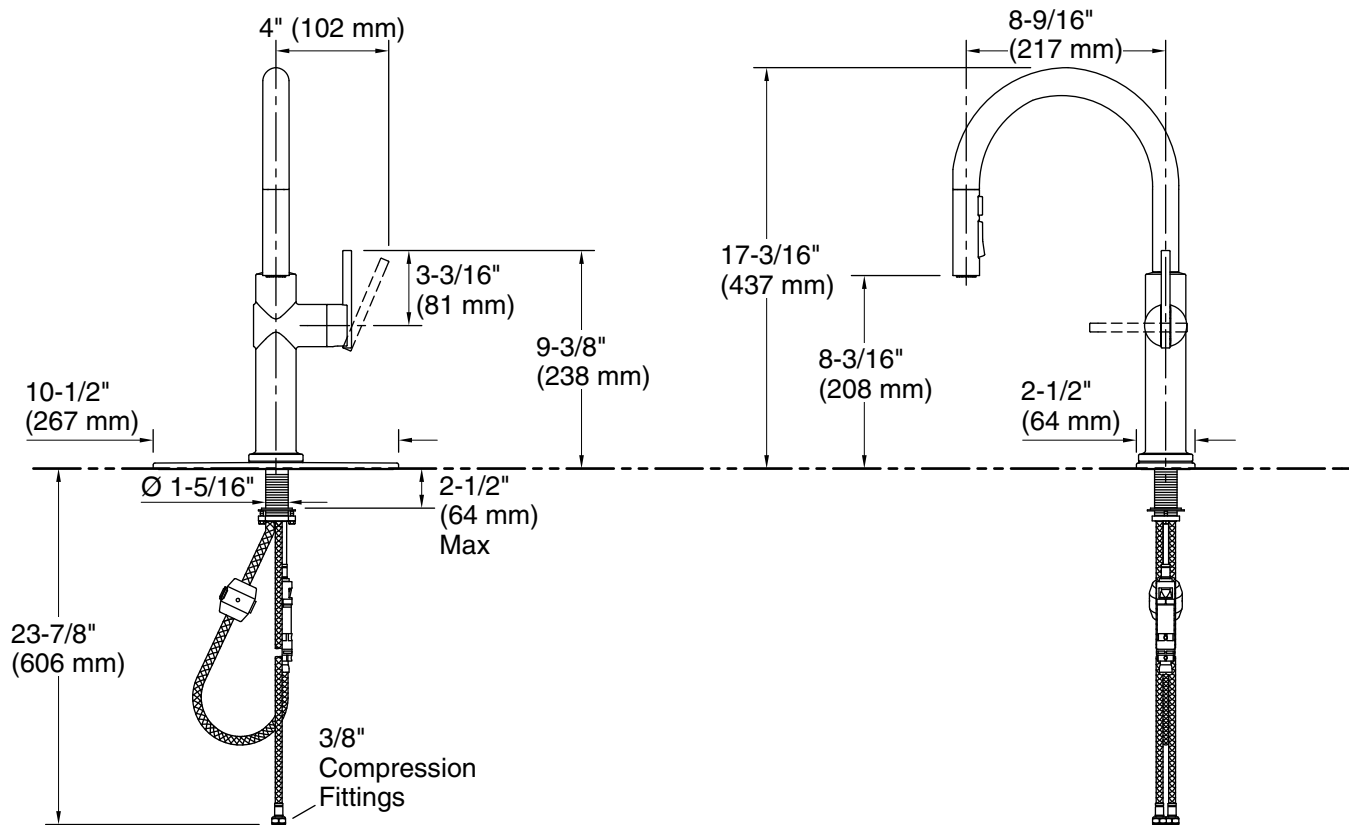

#### Installation

- Single-hole or three-hole installation (escutcheon plate included).
- Flexible supply lines simplify installation.

### Technical Information

All product dimensions are nominal.

#### Spout:

Spout reach: 8-9/16" (217 mm)  
 Fixture pressure max (static): 125 psi (861.8 kPa)