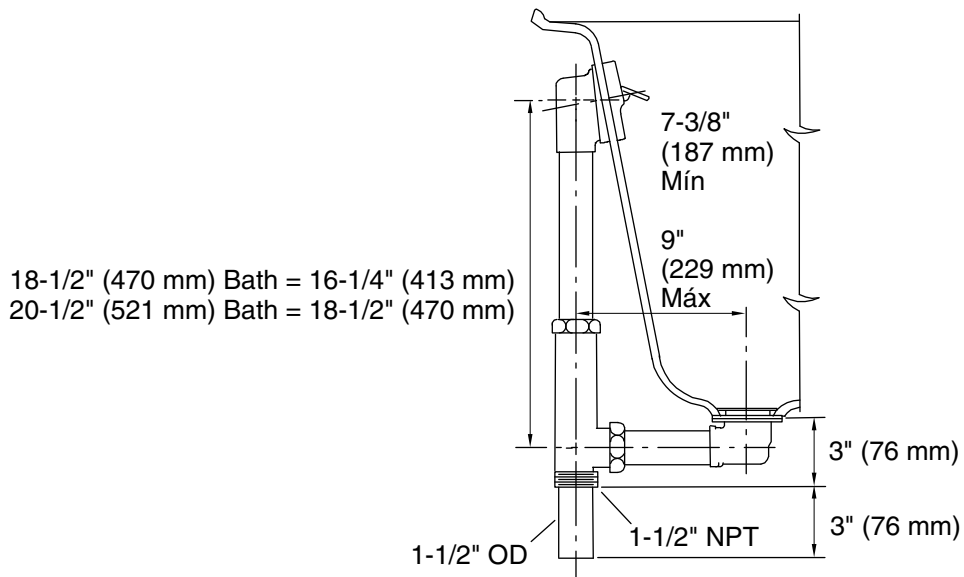

SWIFTFLO™

Installation Notes

Install this product according to the installation guide.

Product Diagram