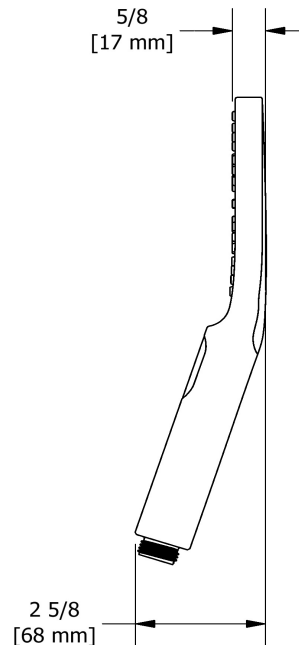

2-jet hand Shower
4364

Specifications

Descriptions

- Scale-free
- 2-jet hand shower: tropical breeze, luxurious
- Three positions

Available colors

- C : Chrome

Available flows

- 7.6 L/min, 2.0 gpm (US) 60psi
- 5.69 L/min, 1.5 gpm (US) 60psi (4364-15)
- 6.6L/min, 1.75 gpm (US) 60psi (4364-WS) *

EPA certification applicable to the indicated model only

Certifications

- CSA B125.1
- ASME A112.18.1
- CMR248 Approval

Sizes, models and finishes may differ from those presented.

Warranty

This **Riobel Inc.** product you have purchased carries a Limited Lifetime Warranty on the chrome, PVD finish, blacks and all working parts and is guaranteed from the initial purchase date against all manufacturing defects. All other finishes, including plastic components, are guaranteed for one year. All electric and/or electronic parts are covered by a 5-year limited warranty.