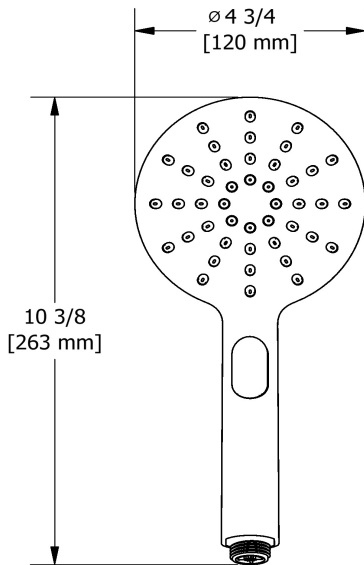

2-jet hand Shower
4364

Specifications

Descriptions

- Scale-free
- 2-jet hand shower: tropical breeze, luxurious
- Three positions

Available colors

- C : Chrome

Available flows

- 7.6 L/min, 2.0 gpm (US) 60psi
- 5.69 L/min, 1.5 gpm (US) 60psi (4364-15)
- 6.6L/min, 1.75 gpm (US) 60psi (4364-WS) *

EPA certification applicable to the indicated model only

Certifications

- CSA B125.1
- ASME A112.18.1
- CMR248 Approval

Sizes, models and finishes may differ from those presented.

Warranty

This **Riobel Inc.** product you have purchased carries a Limited Lifetime Warranty on the chrome, PVD finish, blacks and all working parts and is guaranteed from the initial purchase date against all manufacturing defects. All other finishes, including plastic components, are guaranteed for one year. All electric and/or electronic parts are covered by a 5-year limited warranty.