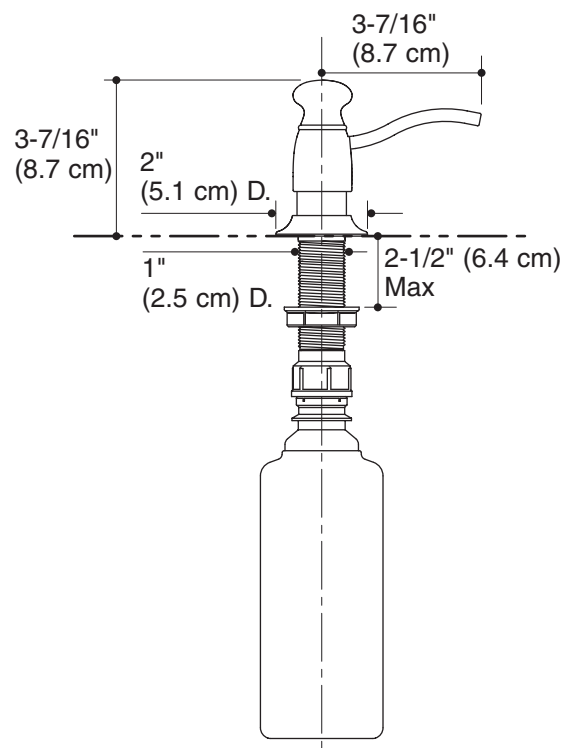

TRADITIONAL DESIGN

Product Diagram