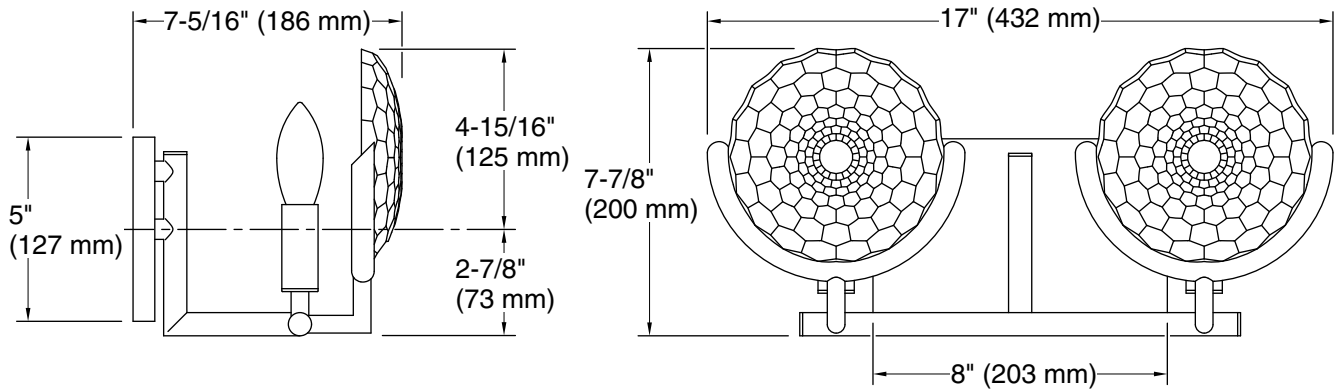

Required Electrical Service

One dedicated circuit required.

Lights: 120 V, 12 A, 60 Hz

Technical Information

All product dimensions are nominal.

Installation Type: Wall-mount

Material: Steel, Aluminum, Zinc, Glass