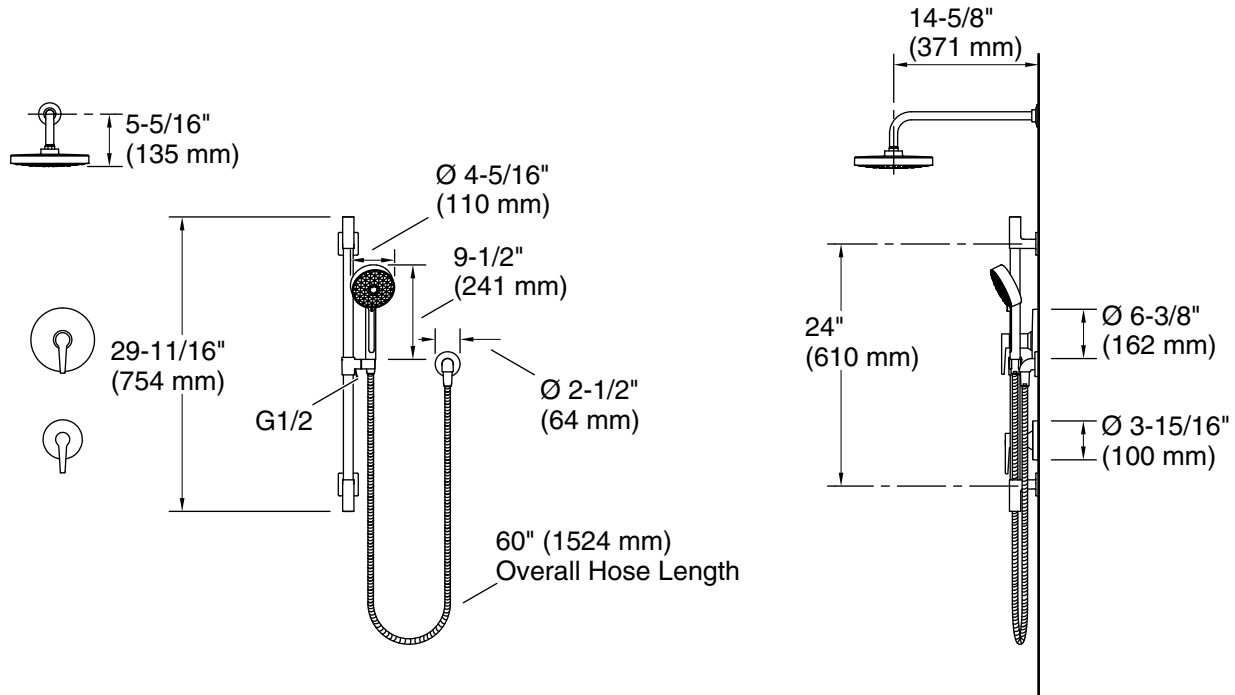

### Features

- Multifunction handshower offers three spray experiences: wide coverage, intense drenching, and targeted
- Wide coverage spray produces an encompassing spray for everyday use
- Intense drenching spray delivers a forceful spray ideal for rinsing shampoo from hair
- Targeted spray is a focused stream for targeting sore muscles or use as a utility spray
- Handshower holder pivots to adjust the angle of the spray
- Simple thumb tab smoothly transitions between sprays
- Single-function rainhead
- A single handle controls both on/off activation and temperature setting
- MasterClean™ sprayface features an easy-to-clean surface that withstands mineral buildup and maximizes spray performance
- 1.75 gpm (6.6 lpm) maximum flow rate at 45 psi (3.1 bar)
- 60" (1524 mm) hose length
- Adjustable mounting brackets offer installation flexibility
- Includes handshower, rainhead, rainhead arm with flange, wall-mount supply elbow with check valve, 24" slidebar, 60" (1524 mm) hose, valve trim, mounting hardware

### Included Components

K-10124 Right-angle Shower Arm and Flange  
 K-22172 Wall-mount supply elbow with check valve  
 K-72415-G Three-function handshower, 1.75 gpm  
 K-76464-G 8" single-function rainhead, 1.75 gpm  
 K-9514 60" Shower Hose  
 K-98342 Deluxe Slidebar, 24"  
 K-T97091-4 MasterShower® transfer valve trim  
 K-TS74042-4 Rite-Temp® valve trim

### Technical Information

All product dimensions are nominal.

Drain included: No