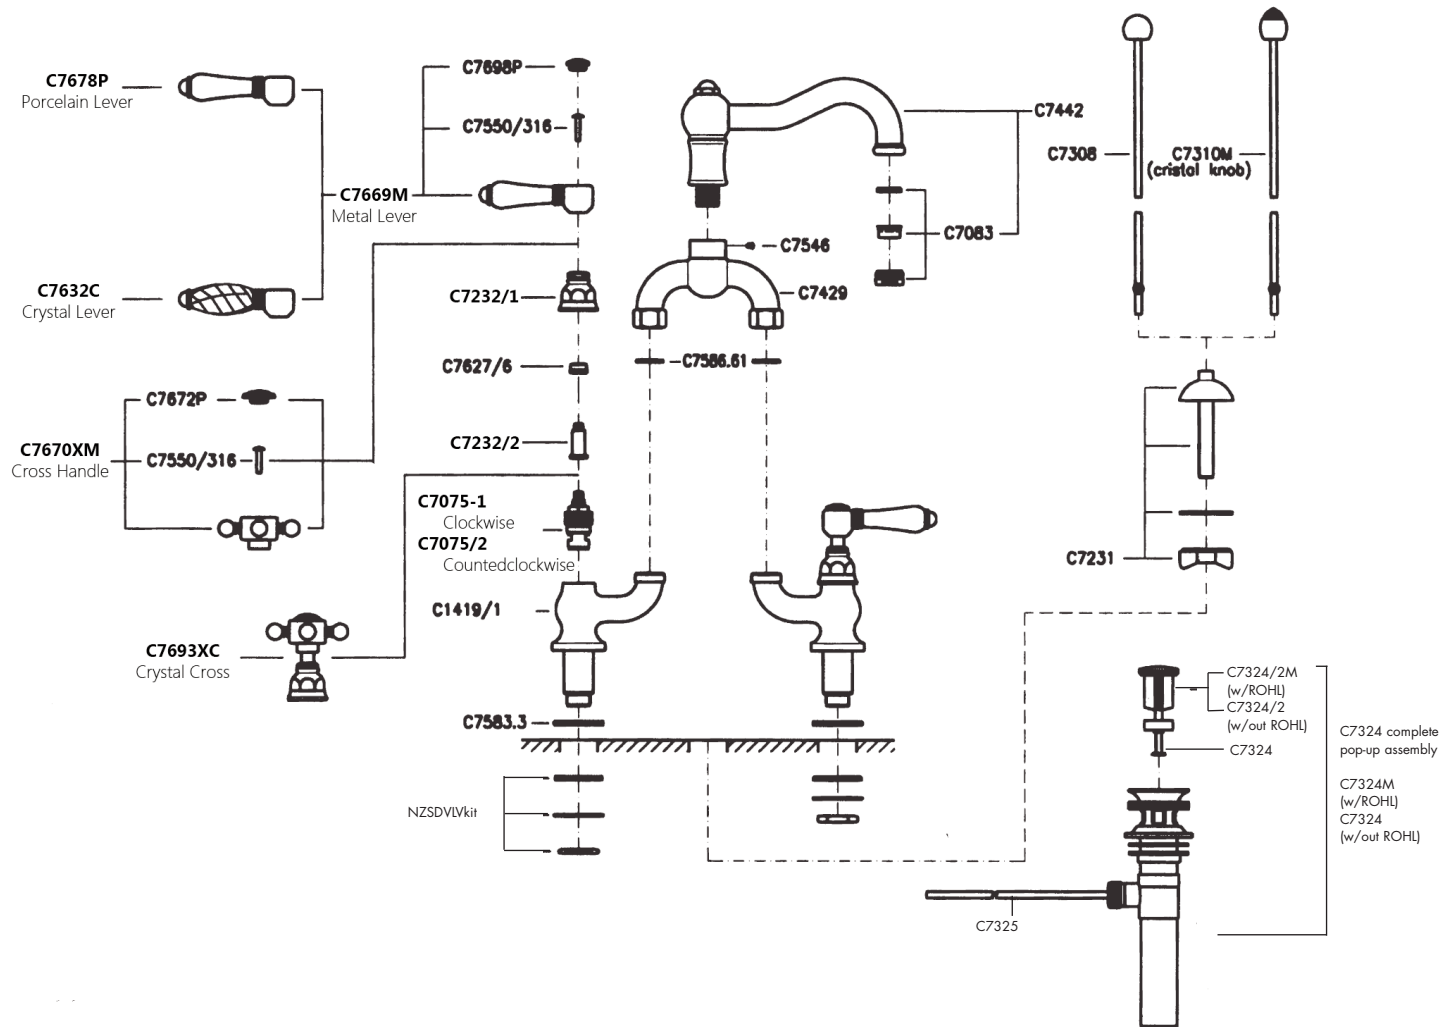

Aqui Deck Mount Bridge Lavatory Faucet

ROHL Country Bath Collection

A1419LM (Metal Levers)

A1419LP (Porcelain Levers)

A1419XM (Cross Handles)

A1419LC (Swarovski® Crystal Levers)

A1419XC (Swarovski® Crystal Cross Handles)

FEATURES

- Column spout style
- Remote pop-up included
- 1/4-turn ceramic valves
- 3 x 1 1/4" cutouts
- 6 1/2" reach swivel spout
- 9 3/16" height
- Shank size is 1 1/32" that REDUCES to 1/2" NPT
- Minimum hole size is 1 1/4"
- Solid brass
- Recommended spread on deck is 8" center-to-center: min. 7", max. 8"
- 1.5 GPM

COLORS/FINISHES

- Polished Chrome
- Polished Nickel
- Satin Nickel
- Tuscan Brass
- Inca Brass

WARRANTY

- Limited Lifetime*
- * No Warranty on Tuscan Brass Finish TCB

A1419 Spare Parts

Consult your local ROHL showroom for additional information and specifications. For complete warranty details and a list of showrooms, go to www.rohlhome.com.