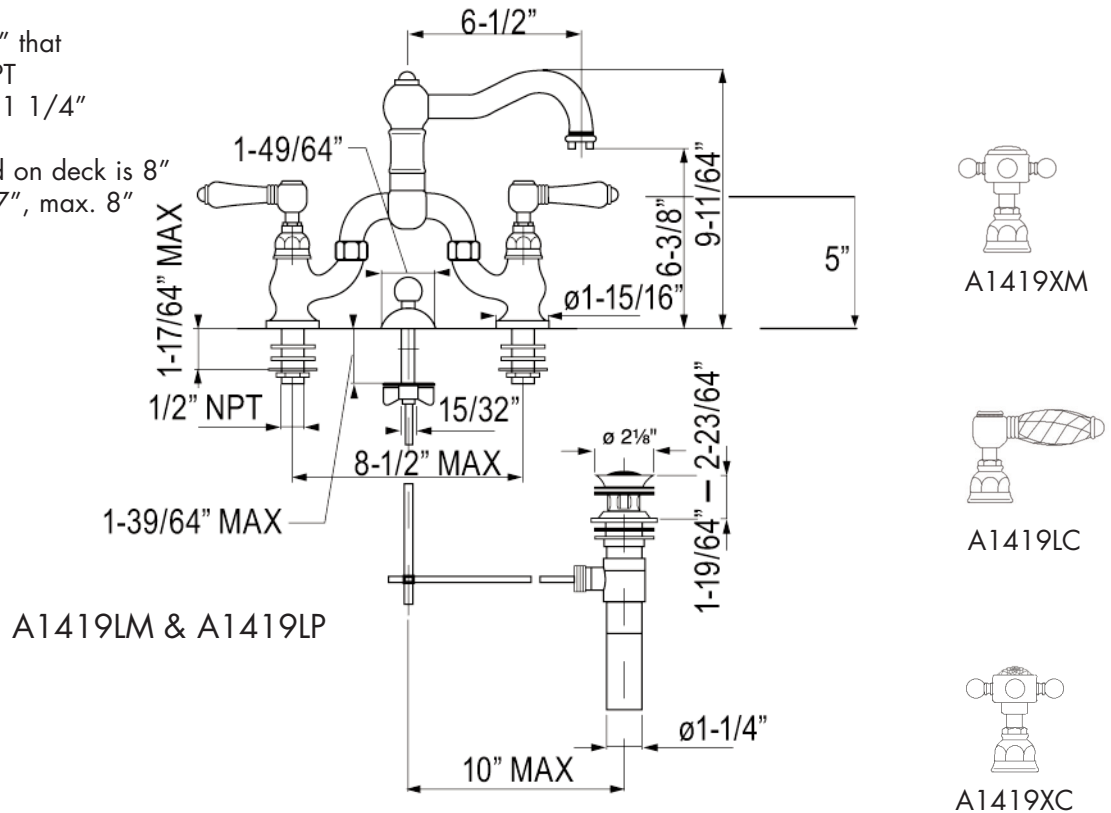

WARRANTY

- Limited Lifetime*
- No Warranty on Tuscan Brass Finish TCB