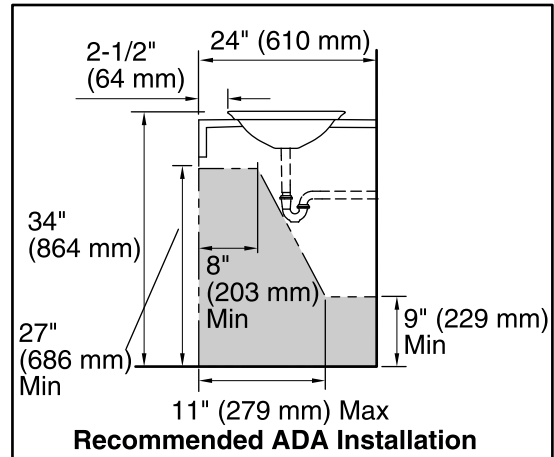

	B11	Ice
--	-----	-----

Technical Information

All product dimensions are nominal.

Installation: Vessel

Template: 1190263-7, not required, included

Notes

Install this product according to the installation instructions.