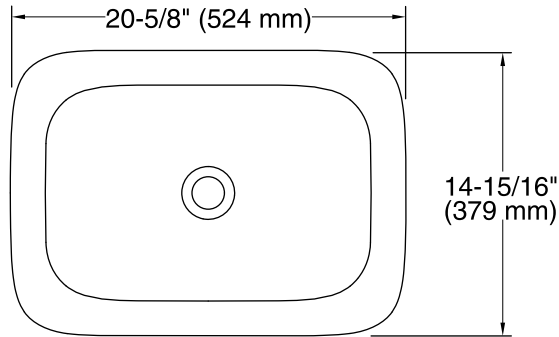

	B11	Ice
--	-----	-----

Technical Information

All product dimensions are nominal.

Installation: Vessel

Template: 1190263-7, not required, included

Notes

Install this product according to the installation instructions.