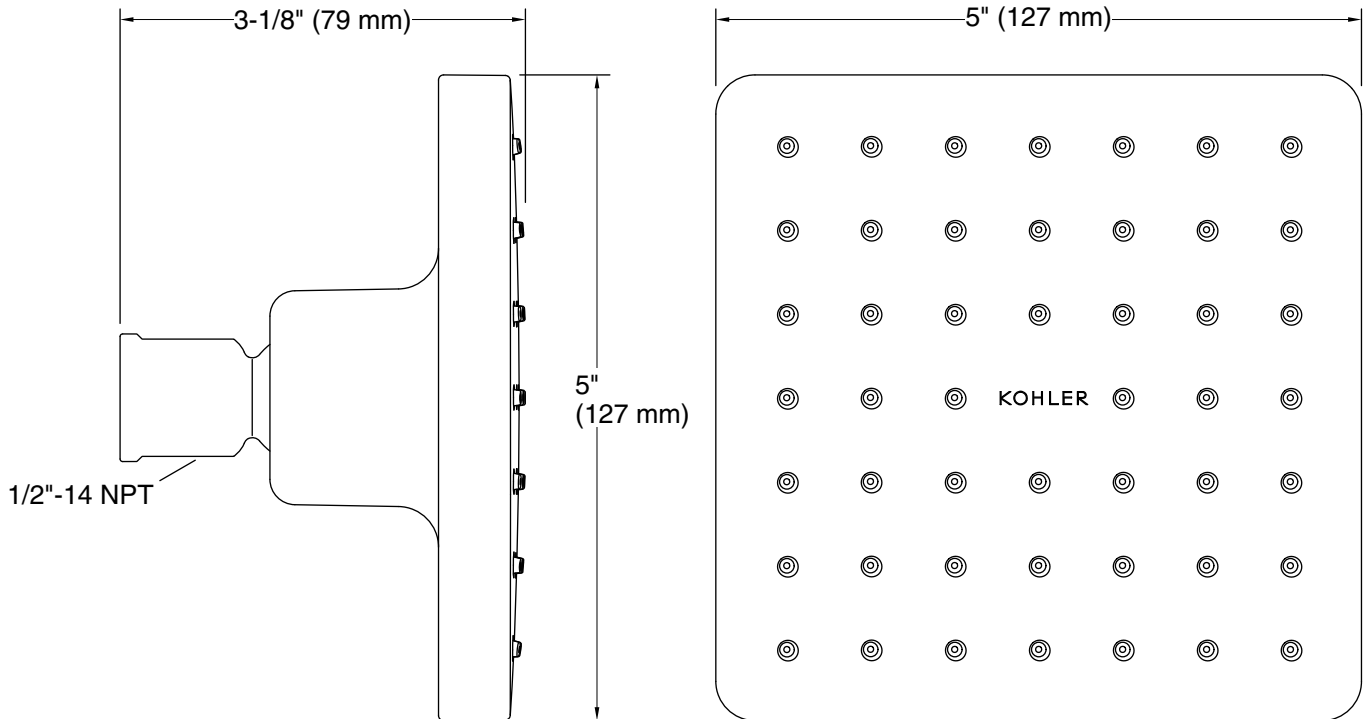

Technical Information

All product dimensions are nominal.

Drain included: No

Showerhead/Body Spray:

Rated maximum flow: 2.5 gal/min (9.5 l/min)

Pressure: 45 psi (3.1 bar)

Notes

Install this product according to the installation instructions.