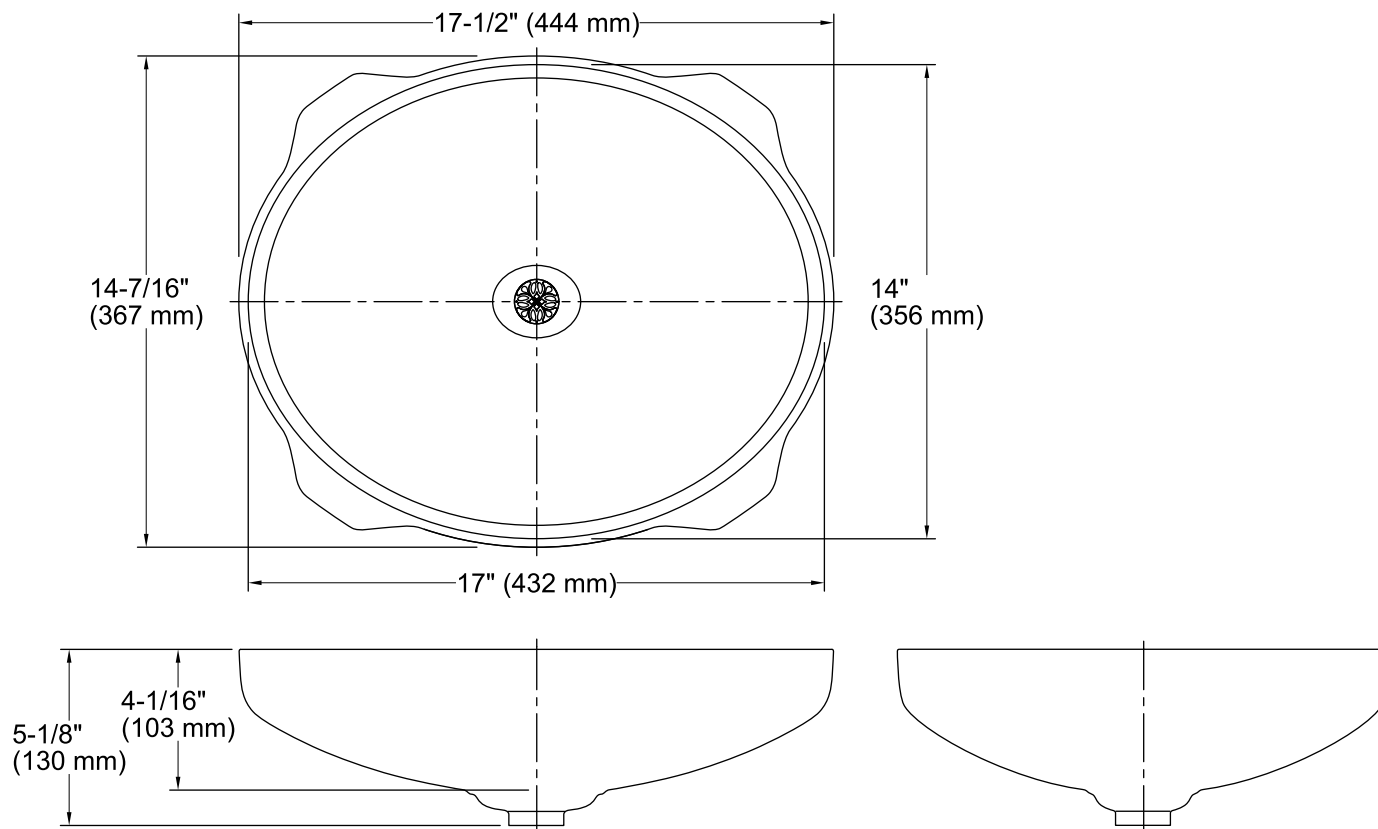

Features

- Cast bronze.
- Under-mount.
- Without overflow.
- No faucet holes; requires wall- or counter-mounted faucet.
- Living finish, adding character and uniqueness.
- Integrally cast drain.
- 17" (432 mm) x 14" (356 mm)

	MP1	Medium Patina
--	-----	---------------

Technical Information

All product dimensions are nominal.

Bowl configuration: Single

Installation: Under-mount

Bowl area (Only): Length: 17" (432 mm)
Width: 14" (356 mm)
Water depth: 4" (102 mm)