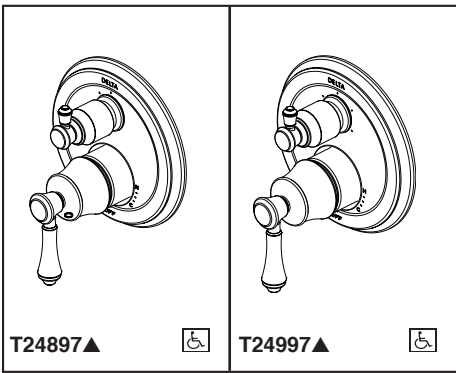

WARRANTY

- Lifetime limited warranty on parts (other than electronic parts and batteries) and finishes: or, for commercial users, for 5 years from date of purchase.
- 5 year limited warranty on electronic parts (other than batteries); or, for commercial users, for 1 year from the date of purchase. No warranty is provided on batteries.

COMPLIES WITH:

- ASME A112.18.1 / CSA B125.1
- ☑ Indicates compliance to ICC/ANSI A117.1

Delta Faucet Company

55 E. 111th Street, Indianapolis, IN 46280
350 South Edgevare Road, St. Thomas, ON N5P 4L1
© 2018 Delta Faucet Company

Submitted Model No.: _____

Specific Features: _____