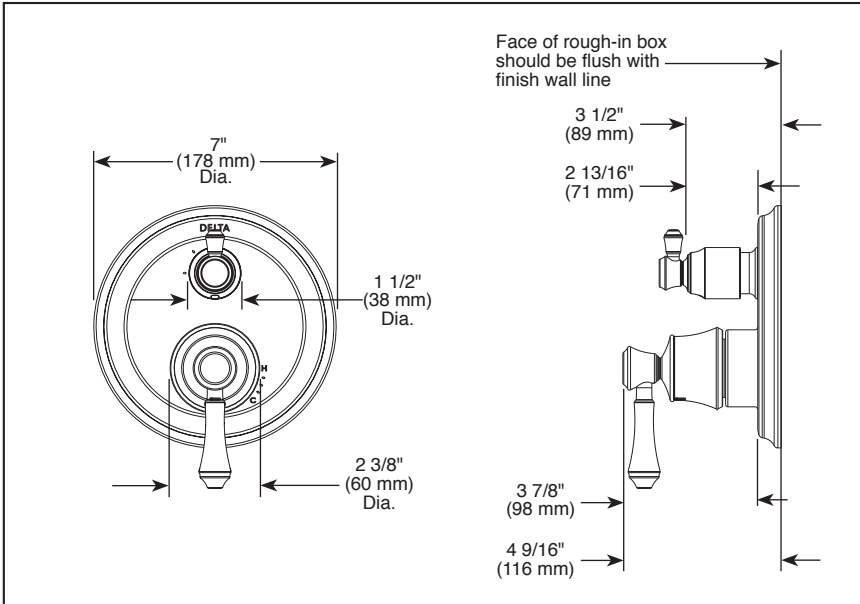

▲ Designate Proper Finish Suffix

Delta reserves the right (1) to make changes in specifications and materials, and (2) to change or discontinue models, both without notice or obligation. Dimensions are for reference only. See current full-line price book or www.deltafaucet.com for finish options and product availability.