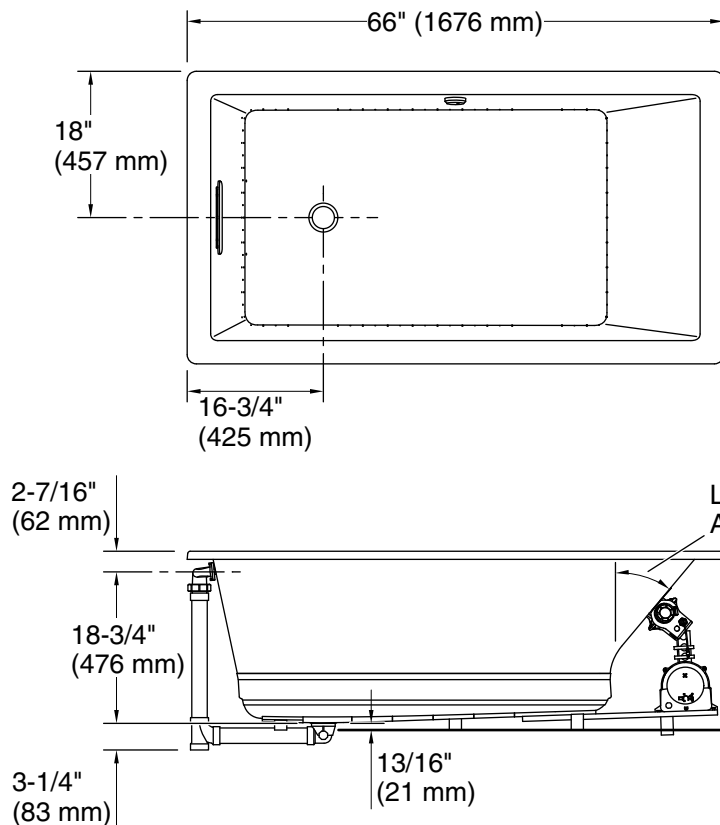

THE BOLD LOOK
 OF **KOHLER**®

Underscore® Rectangle

66" x 36" Heated BubbleMassage™ air bath

K-1173-GH

No change in measurements if connected with drain illustrated. (K-7272)

Drop-in Rim Detail

Blower Motor Access
 20" (508 mm) W x 15" (381 mm) H Min

- Blower: 120 V, 15 A, 60 Hz
- Air bath: 120 V, 15 A, 60 Hz

Technical Information

All product dimensions are nominal.

- Installation: Drop-in, Undermount
- Drain location: End
- Basin area, bottom: 44-1/2" x 26-1/2" (1130 mm x 673 mm)
- Basin area, top: 60-1/4" x 30-1/4" (1530 mm x 768 mm)
- Weight: 105 lbs (47.6 kg)
- Minimum floor load: 60 lbs/ft² (292.9 kg/m²)
- Water depth: 17-3/4" (451 mm)
- Water capacity: 102 gal (386.1 L)
- Cutout: Drop-in, 65" x 35" (1651 mm x 889 mm)
- Electrical component rating: Blower: 120 V, 10 A, 60 Hz
Air bath: 120 V, 5 A, 60 Hz
- Blower speed: Variable