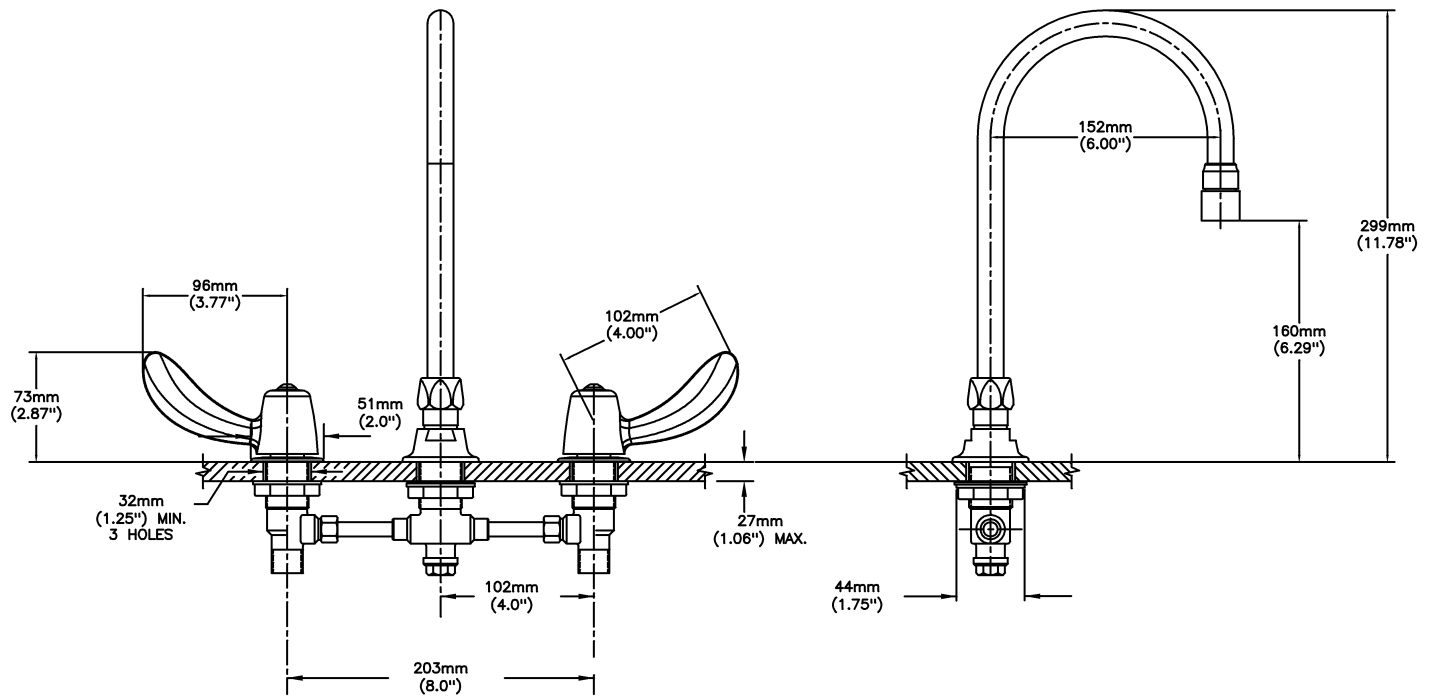

#### SPECIFICATION:

- Below deckmount sink faucet
- 203 mm (8") centers, two handle
- Polished chrome plated finish
- Cast brass bodies
- Metal hold-down package
- CER-TECK® 1/4 turn ceramic structures
- CER-TECK® ceramic structures
- Spout#: 9 - Gooseneck spout-6.0" spout reach - 10.4" height (unmounted)- Standard rigid/swivel field installation unless LS Limited swing option selected- Vandal resistant .090" wall thickness-(R4)
- Outlet#: 3 - Vandal Resistant Aerator Outlet- 1.5 GPM (5.7 L/min) Flow Rate at 60 psi- pressure compensating
- Handle#: 2 - 102 mm (4") Hooded Blade Handles-ADA compliant-Metal- Color indexed-Vandal resistant screws

#### OPERATION:

- Not Available

***(Dimensional drawing on following page)***

Delta reserves the right (1) to make changes to specifications and materials, and (2) to change or discontinue models, both without notice or obligation. Dimensions are for reference. Measurement may vary plus or minus 6mm(0.25"). Mounting locations are suggested only. Check with local codes for requirements in your area. This spec was produced July 23, 2018.

INLET FOR 3/8" OR 1/2" FLEXIBLE RISER  
OR 1/2-14 NPSM COUPLING NUT (NOT SUPPLIED)

Delta reserves the right (1) to make changes to specifications and materials, and (2) to change or discontinue models, both without notice or obligation. Dimensions are for reference. Measurement may vary plus or minus 6mm(0.25"). Mounting locations are suggested only. Check with local codes for requirements in your area. This spec was produced July 23, 2018.