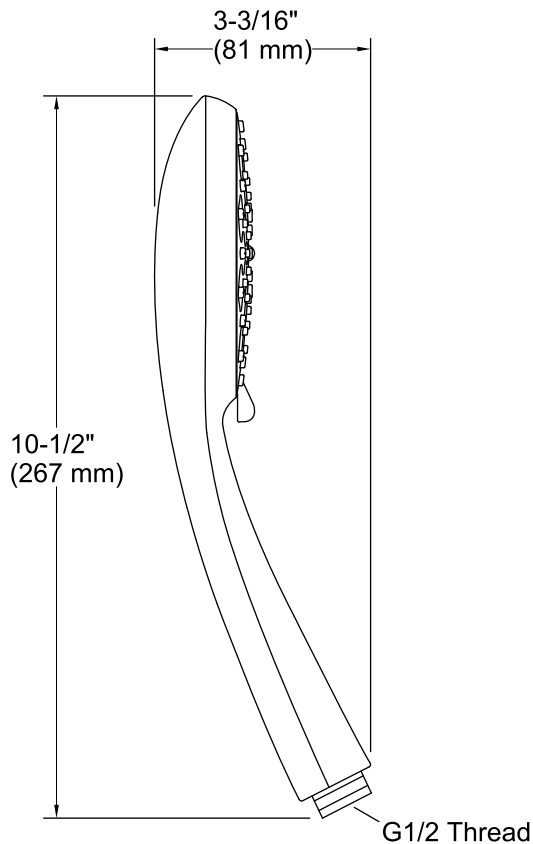

Color Code Description

CP Polished Chrome

BN Vibrant® Brushed Nickel

2BZ Oil-Rubbed Bronze

Technical Information

All product dimensions are nominal.

Handshower:

Rated maximum flow: 1.75 gal/min (6.6 l/min)