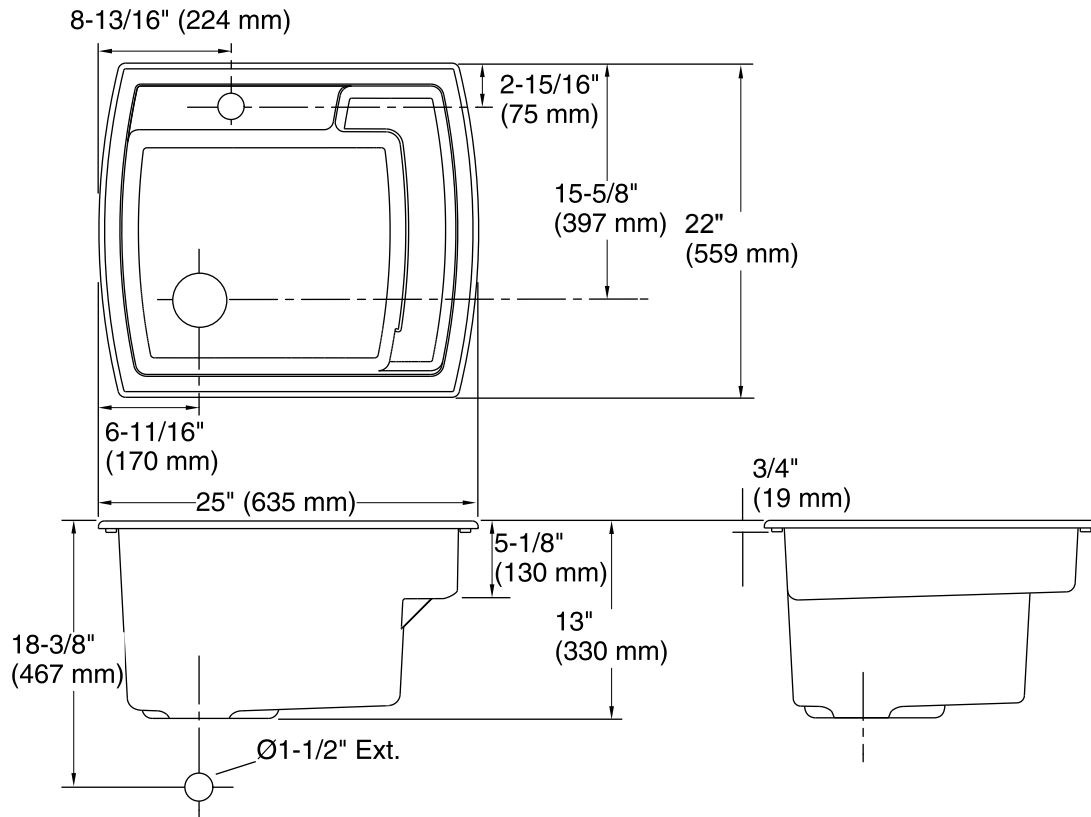

**Features**

- Unique quarter-deck design provides shelf space for storage and cleaning.
- Surface texture maintains superior stain and scratch resistance.
- Drill marks provided for faucet hole drilling.

Color	Code	Description
	0	White
	96	KOHLER Biscuit

**Technical Information**

All product dimensions are nominal.

- Bowl configuration: Single
- Installation: Top-mount, Under-mount
- Bowl area (Only): Length: 22" (559 mm)  
Width: 16" (406 mm)  
Bowl depth: 12-1/4" (311 mm)  
Water depth: 12-1/4" (311 mm)
- Number of deck holes: 3
- Faucet hole(s): 1-3/8" (35 mm)
- Drain hole: 3-1/2" (89 mm)
- Template: 1148620-7, required, included