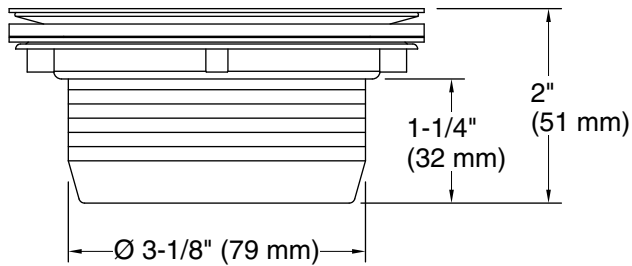

Technical Information

All product dimensions are nominal.

Drain included: Yes

Notes

Install this product according to the installation instructions.