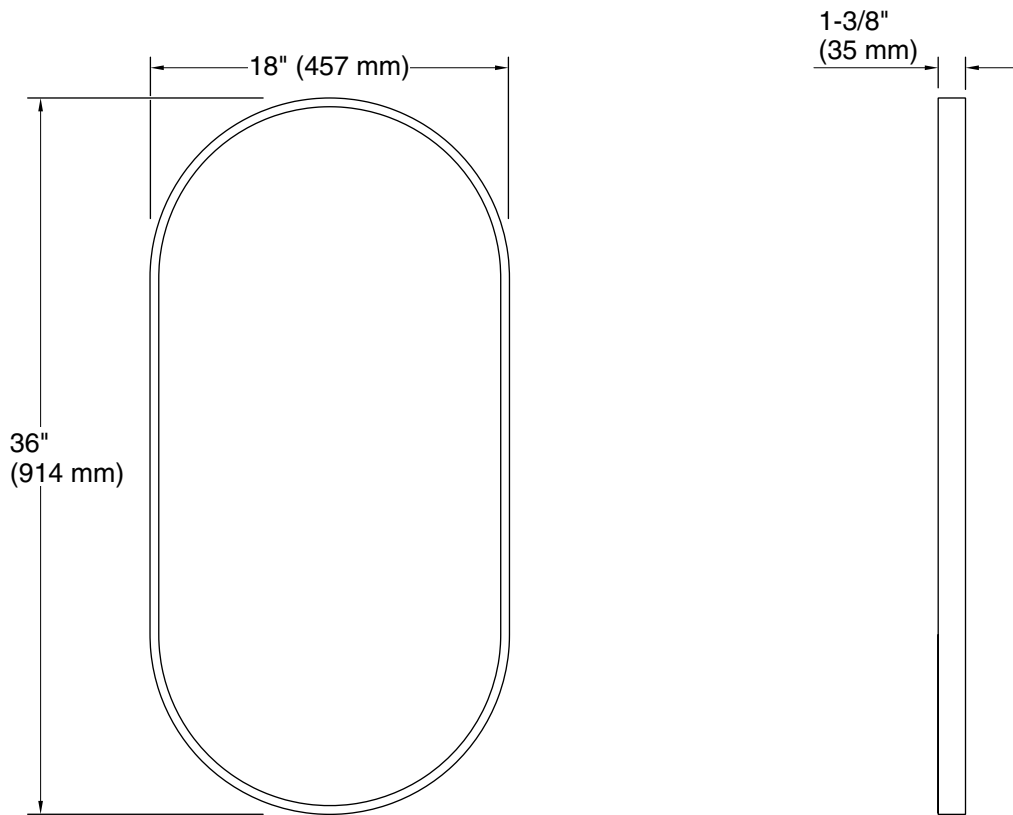

See website for detailed warranty information.

Available Colors/Finishes

Color tiles intended for reference only.

Color	Code	Description
	BGL	Moderne Brushed Gold
	BLL	Matte Black

Technical Information

All product dimensions are nominal.