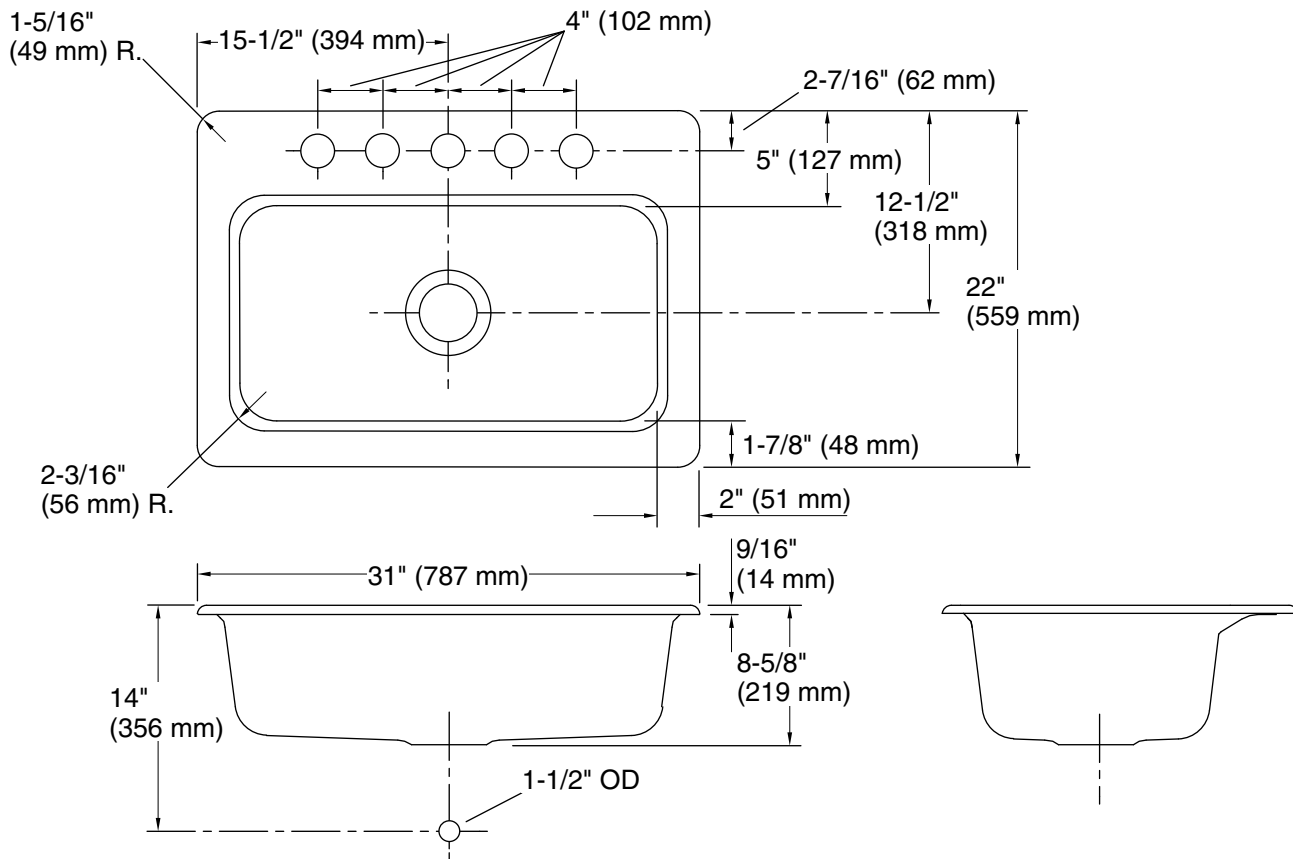

Bakersfield™

31" undermount single-bowl kitchen sink
K-5832-5U

Features

- 33" (838 mm) minimum base cabinet width
- Single bowl
- 8" (203 mm) depth
- Five oversized faucet holes
- Oversized holes allow for easy installation of faucets and accessories
- Sink drain with strainer sold separately

Color	Code	Description
	0	White
	96	Biscuit
	7	Black Black™

Technical Information

All product dimensions are nominal.

Bowl configuration:	Single
Installation:	Undermount
Min. base cabinet width:	33" (838 mm)
Bowl area:	Length: 27" (686 mm) Width: 15" (381 mm) Bowl depth: 8" (203 mm)
Number of deck holes:	5
Faucet hole(s):	2-3/8" (60 mm)
Drain hole:	3-5/8" (92 mm)
Template:	1139754-7, required, included

Notes

Install this product according to the installation instructions.

Faucet holes in under-mount fixture are oversized at \varnothing 2-3/8" (60 mm). Drill faucet holes in counter according to fitting rough-in.