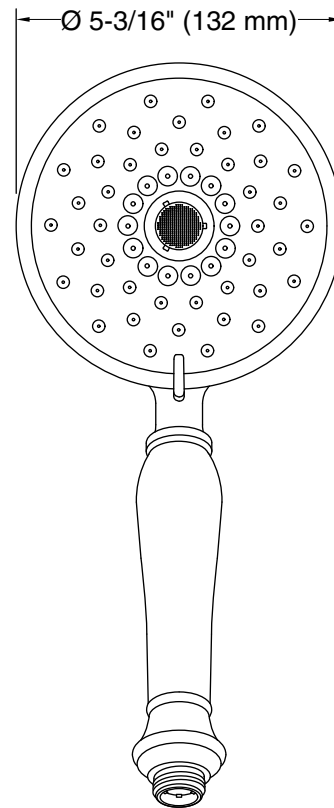

Technical Information

All product dimensions are nominal.

Handshower:

Rated maximum flow: 1.75 gal/min (6.6 l/min)

Notes

Install this product according to the installation instructions.

Plumbing codes require an atmospheric vacuum breaker (such as Kohler Model K-9660) be installed in-line with handshowers. Please consult with local plumbing officials.

ADA, OBC, CSA B651 compliant when installed to the specific requirements of these regulations.