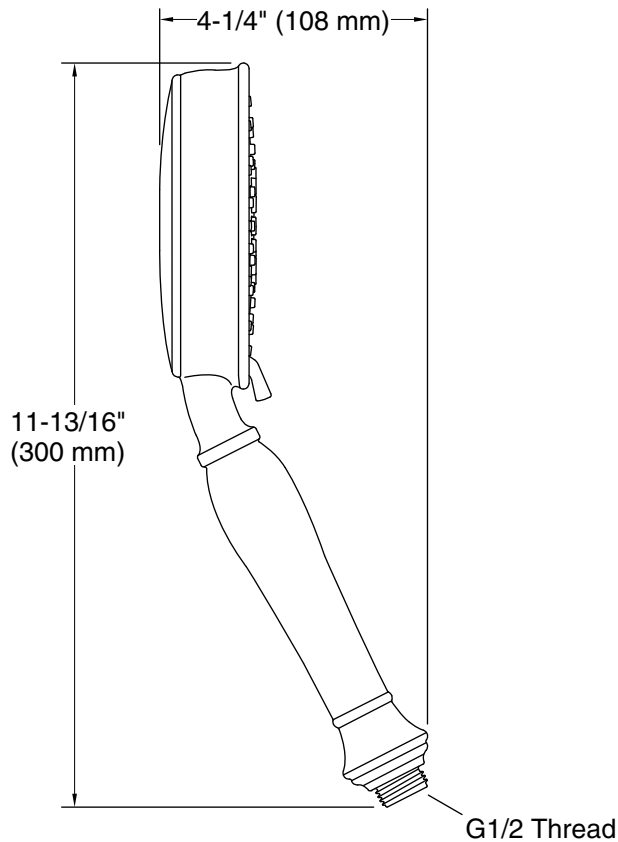

Technical Information

All product dimensions are nominal.

Handshower:

Rated maximum flow: 1.75 gal/min (6.6 l/min)

Notes

Install this product according to the installation instructions.

Plumbing codes require an atmospheric vacuum breaker (such as Kohler Model K-9660) be installed in-line with handshowers. Please consult with local plumbing officials.

ADA, OBC, CSA B651 compliant when installed to the specific requirements of these regulations.