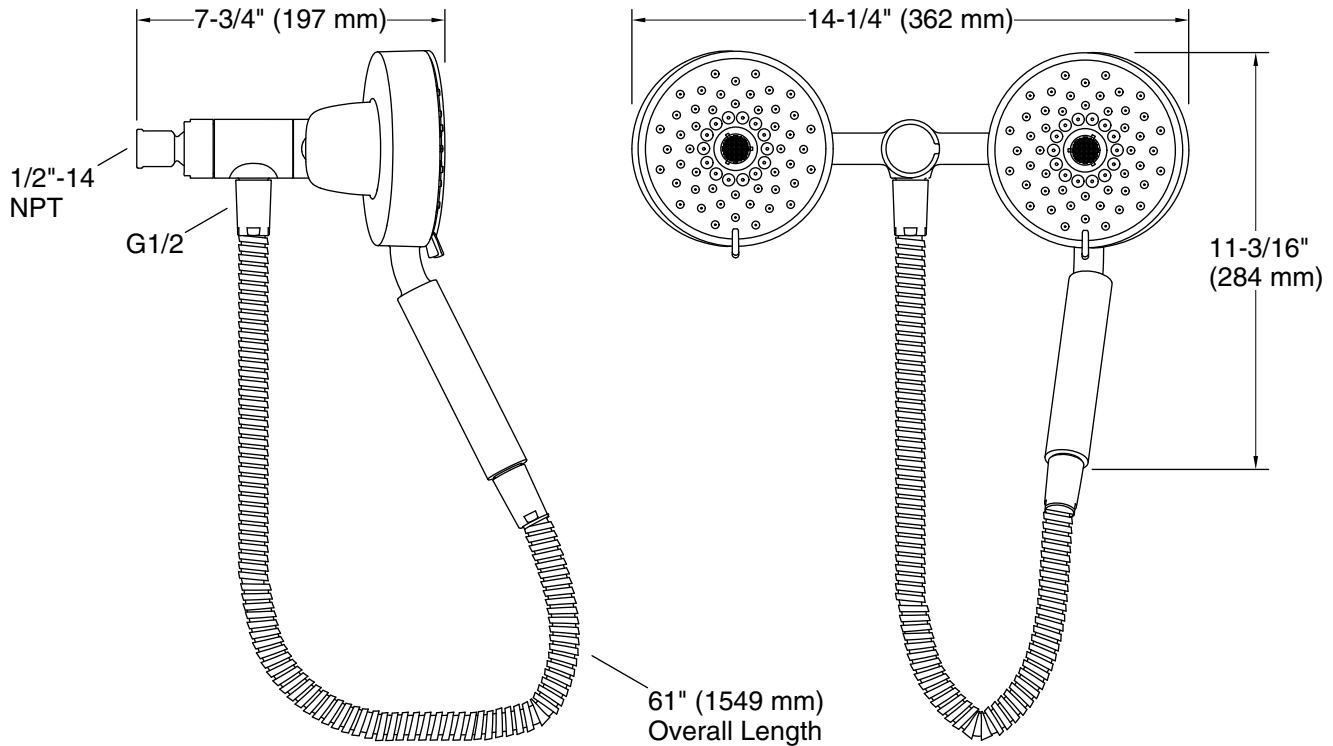

Features

- Multifunction showerhead and handshower each have advanced spray engines to provide three experiences: full coverage, pulsating massage, and silk spray
- Full coverage spray produces an encompassing spray ideal for everyday use
- Pulsating massage spray targets sore muscles to ease away aches and pains
- Silk spray releases a dense, luxurious spray ideal for rinsing
- Pause feature temporarily pauses water flow to conserve water while you lather, shave, or shampoo
- MasterClean™ sprayface features an easy-to-clean surface that withstands mineral buildup
- 2.5 gpm (9.5 lpm) maximum flow rate at 45 psi (3.1 bar)
- Box includes: Showerhead, handshower, and 60" (1524 mm) metal hose

Material

- Premium material construction for durability and reliability
- KOHLER finishes resist corrosion and tarnishing

Installation

- Shower arm and flange sold separately

Included Components

Additional Components:
60" metal hose

Technical Information

All product dimensions are nominal.

Showerhead/Body Spray:

Rated maximum flow: 2.5 gal/min (9.5 l/min)

Pressure: 45 psi (3.1 bar)

Notes

Install this product according to the installation instructions.