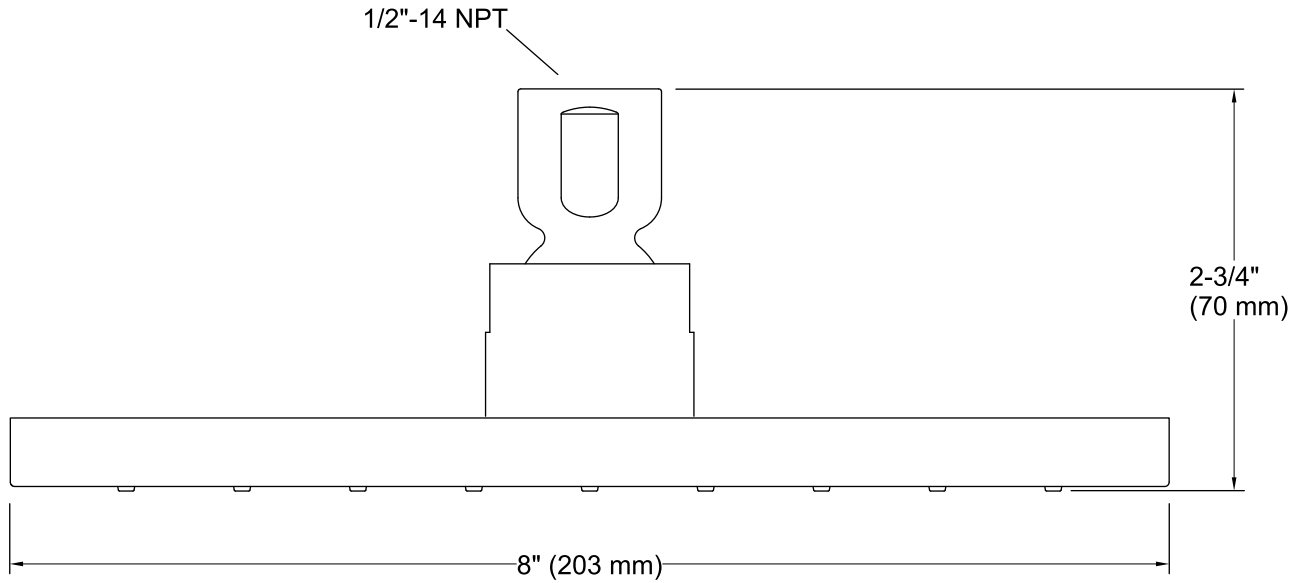

### Installation

- 1/2" - 14 NPT connection.

**Technical Information**

All product dimensions are nominal.

**Showerhead/Body Spray:**

Rated maximum flow: 2.5 gal/min (9.5 l/min)

**Notes**

Install this product according to the installation guide.