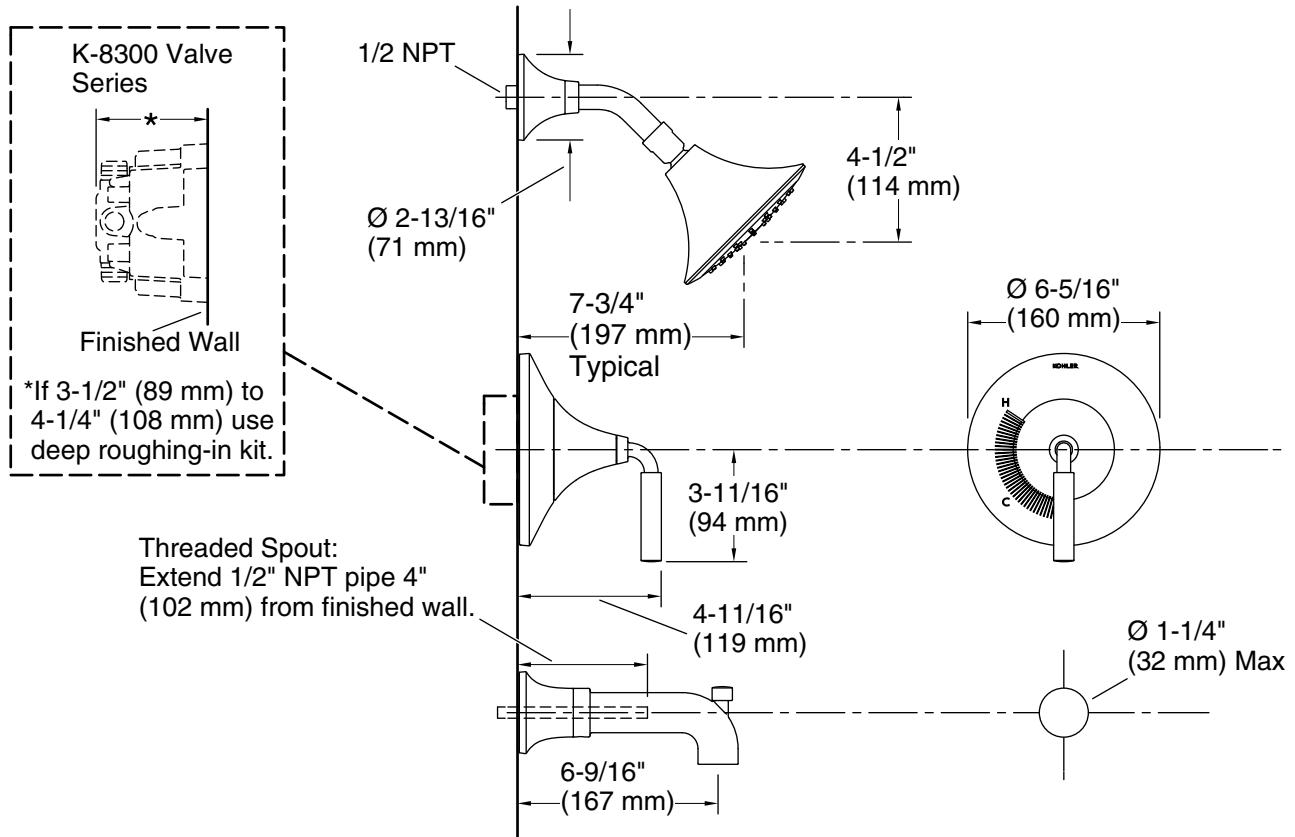

Technical Information

All product dimensions are nominal.

Drain included: No

Spout:

Spout reach: 6-9/16" (166 mm)

Showerhead/Body Spray:

Rated maximum flow: 1.75 gal/min (6.6 l/min)

Pressure: 45 psi (3.1 bar)

Notes

Install this product according to the installation instructions.