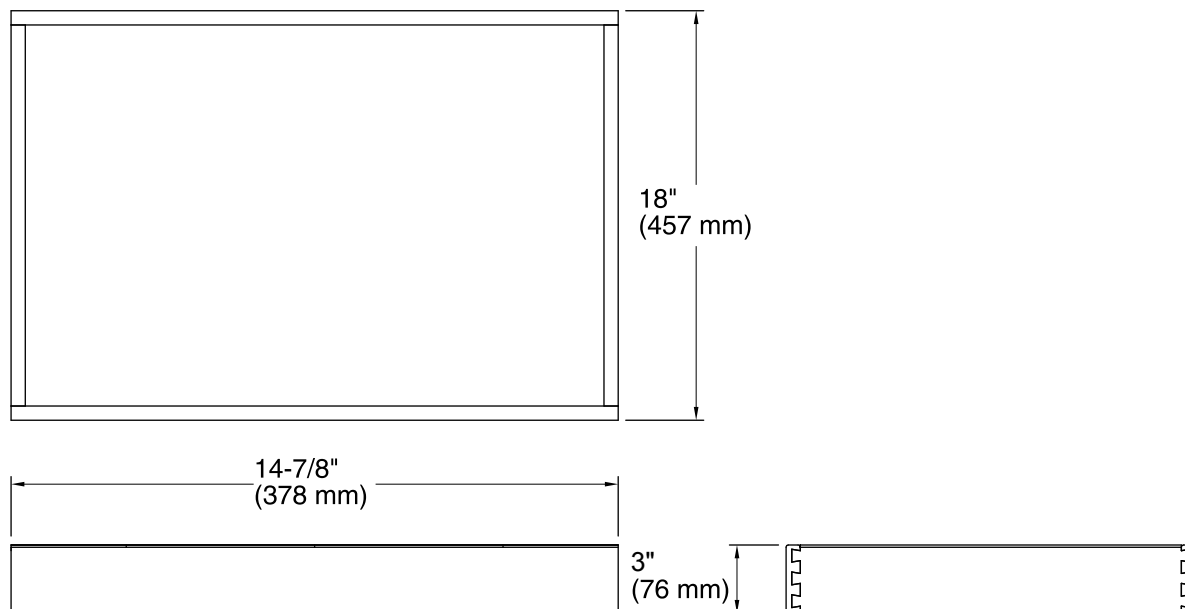

Features

- For use with K-99504 Jacquard®, K-99517 Damask®, and K-99530 Poplin® vanities.
- Catalyzed conversion varnish provides a durable moisture-resistant finish.
- Full-extension 18-inch depth tray with slow-close under-mount slides for smooth opening.

Color	Code	Description
-------	------	-------------

	1WR	Oxford Maple
--	-----	--------------

Technical Information

All product dimensions are nominal.

Notes

Install this product according to the installation guide.