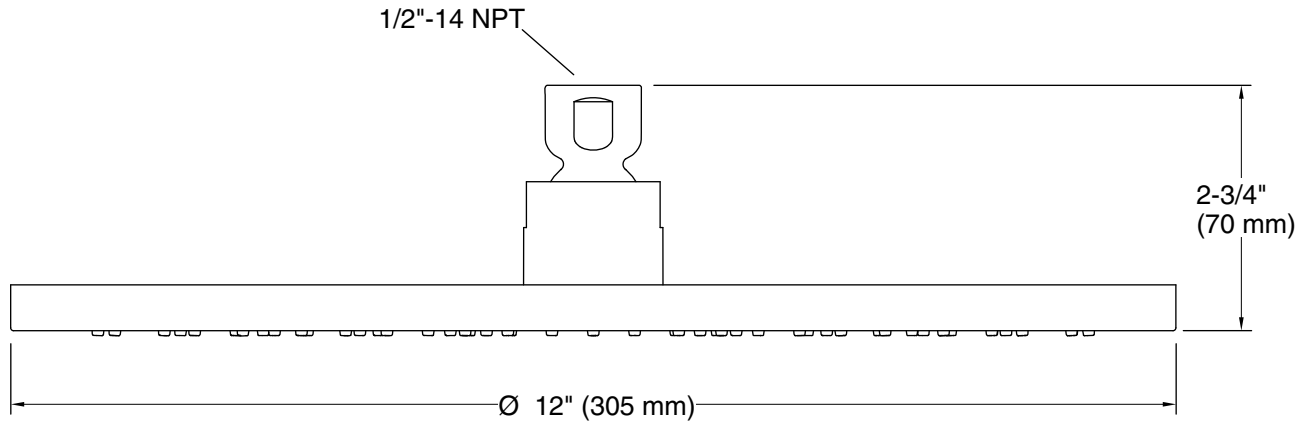

8-28-2021 04:43 - US/CA/MX

THE BOLD LOOK  
OF **KOHLER**®

**Technical Information**

All product dimensions are nominal.

**Showerhead/Body Spray:**

Rated maximum flow: 2.5 gal/min (9.5 l/min)

**Notes**

Install this product according to the installation guide.