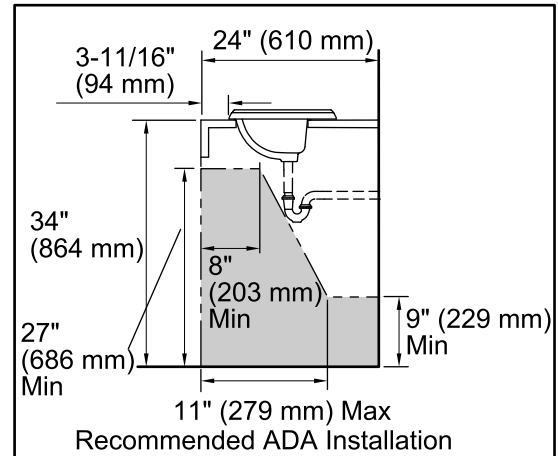

Features

- Vitreous china.
- Drop-in.
- Rectangular basin.
- With overflow.
- 4-inch centers.
- Coordinates with other products in the Memoirs collection.
- 22-3/4" (578 mm) x 18" (457 mm)

Recommended Accessories

K-8998 P-Trap

ADA

Codes/Standards

ASME A112.19.2/CSA B45.1
ADA
ICC/ANSI A117.1

KOHLER® One-Year Limited Warranty

See website for detailed warranty information.

Available Color/Finishes

Color tiles intended for reference only.

Technical Information

All product dimensions are nominal.

Bowl configuration:	Single
Installation:	Drop-in
Bowl area (Only):	Length: 17" (432 mm) Width: 10" (254 mm) Water depth: 5" (127 mm)
Number of deck holes:	3
Faucet hole(s):	1-1/4" (32 mm)
Drain hole:	1-3/4" (44 mm)
Template:	1003676, required, included