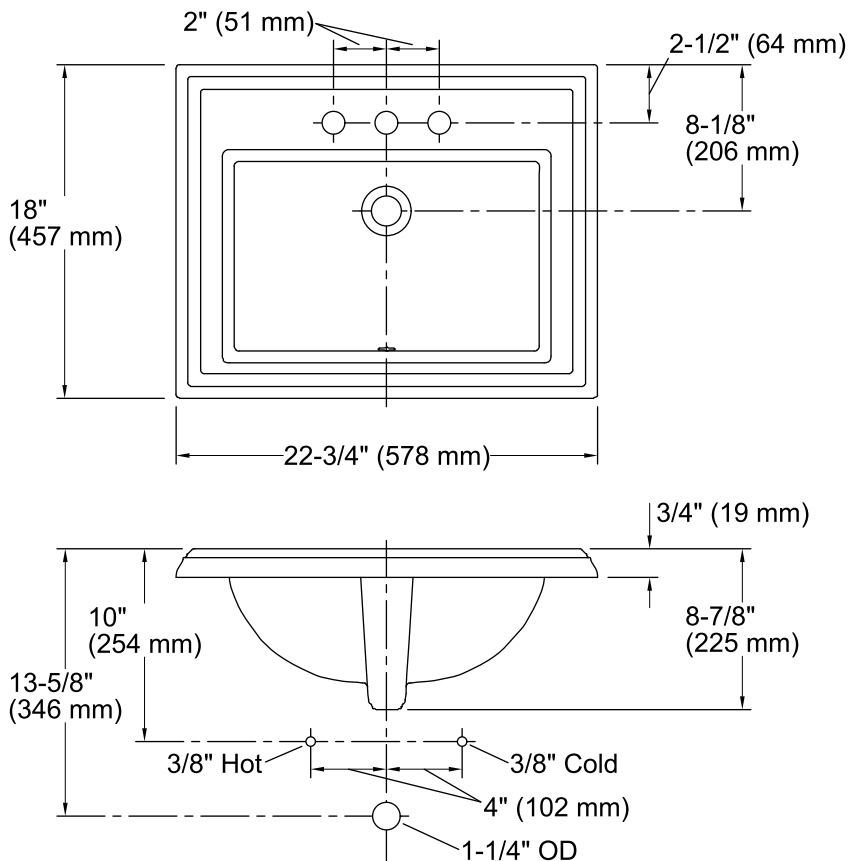

Features

- Vitreous china.
- Drop-in.
- Rectangular basin.
- With overflow.
- 4-inch centers.
- Coordinates with other products in the Memoirs collection.
- 22-3/4" (578 mm) x 18" (457 mm)

Recommended Accessories

Technical Information

All product dimensions are nominal.

Bowl configuration:	Single
Installation:	Drop-in
Bowl area (Only):	Length: 17" (432 mm) Width: 10" (254 mm) Water depth: 5" (127 mm)
Number of deck holes:	3
Faucet hole(s):	1-1/4" (32 mm)
Drain hole:	1-3/4" (44 mm)
Template:	1003676, required, included