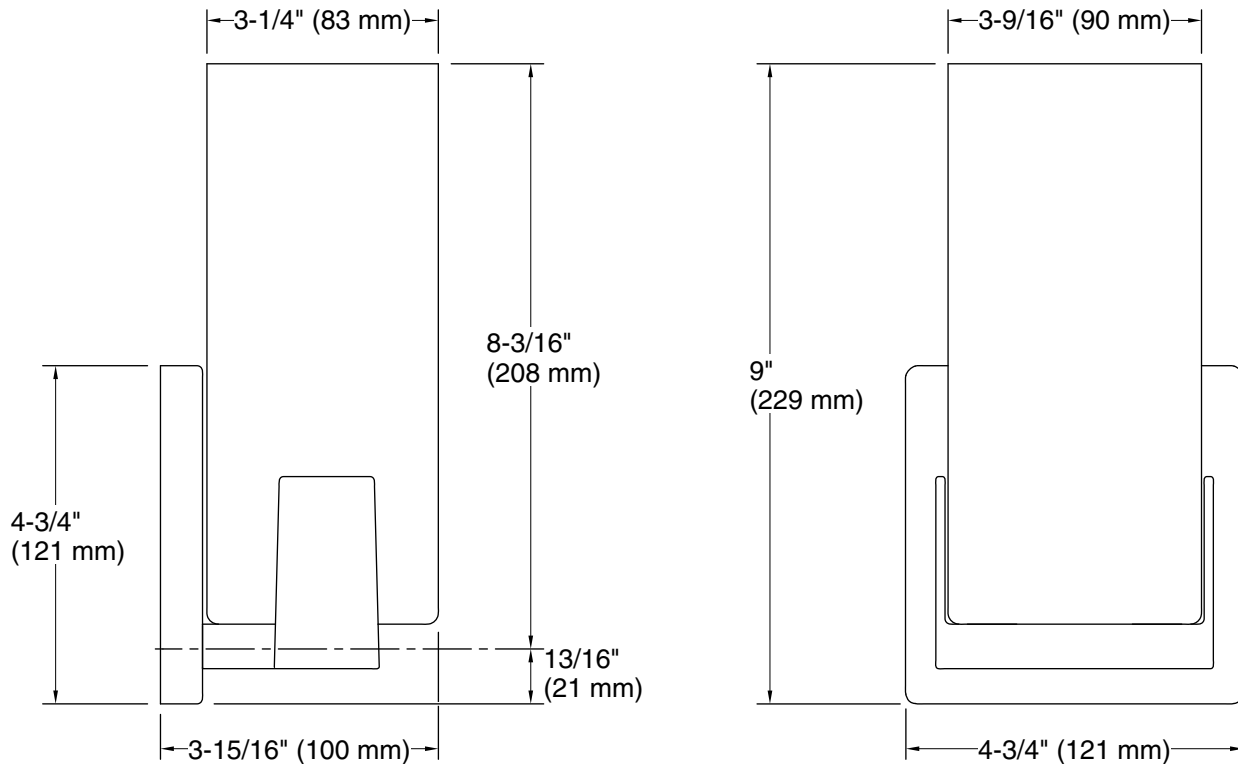

Required Electrical Service

One circuit required.

120 V, 0.5 A, 60 Hz

Notes

Install this product according to the installation instructions.

Technical Information

All product dimensions are nominal.

Material: Glass, Steel, Aluminum, Zinc

Number of Lights: 1

Lighting Type: Socket-based

Socket Type: E-26 Medium

Number of Shades: 1

Shade Type: Frosted Glass

Hanging Type: Non-hanging