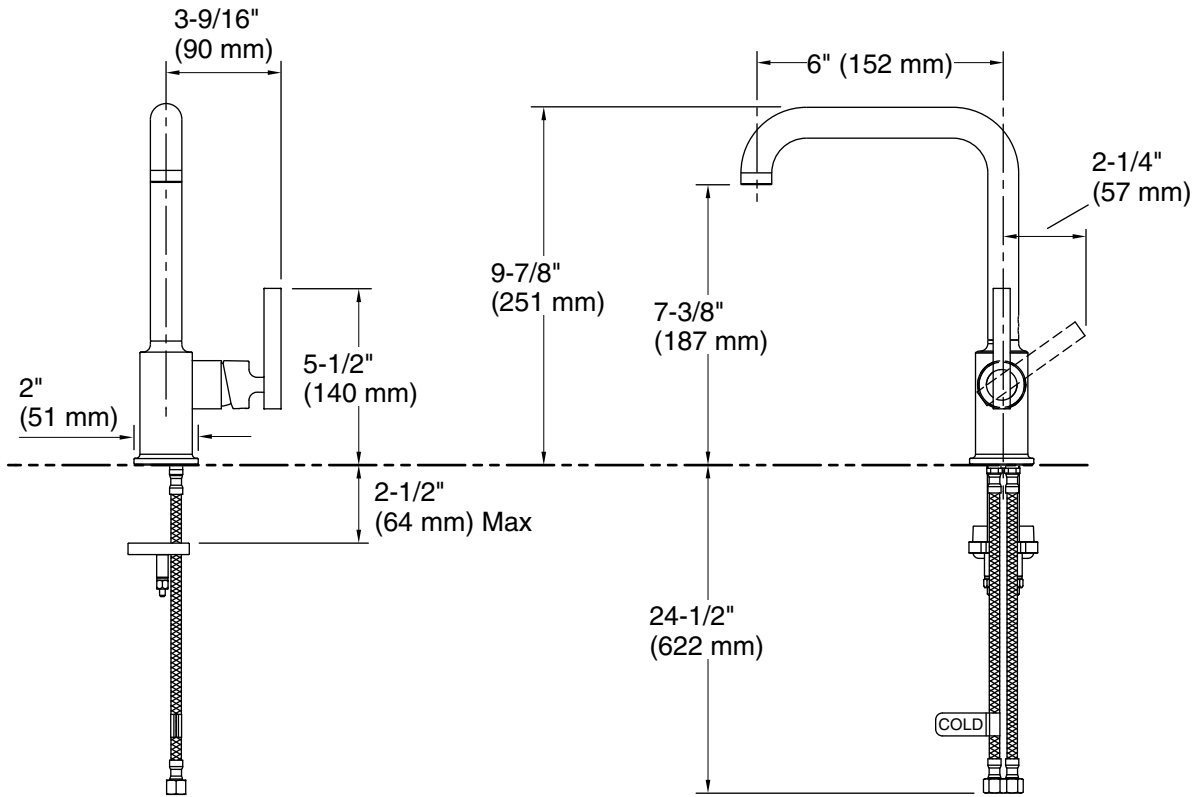

Technical Information

All product dimensions are nominal.

Notes

Install this product according to the installation guide.

ADA, CSA B651 compliant when installed to the specific requirements of these regulations.