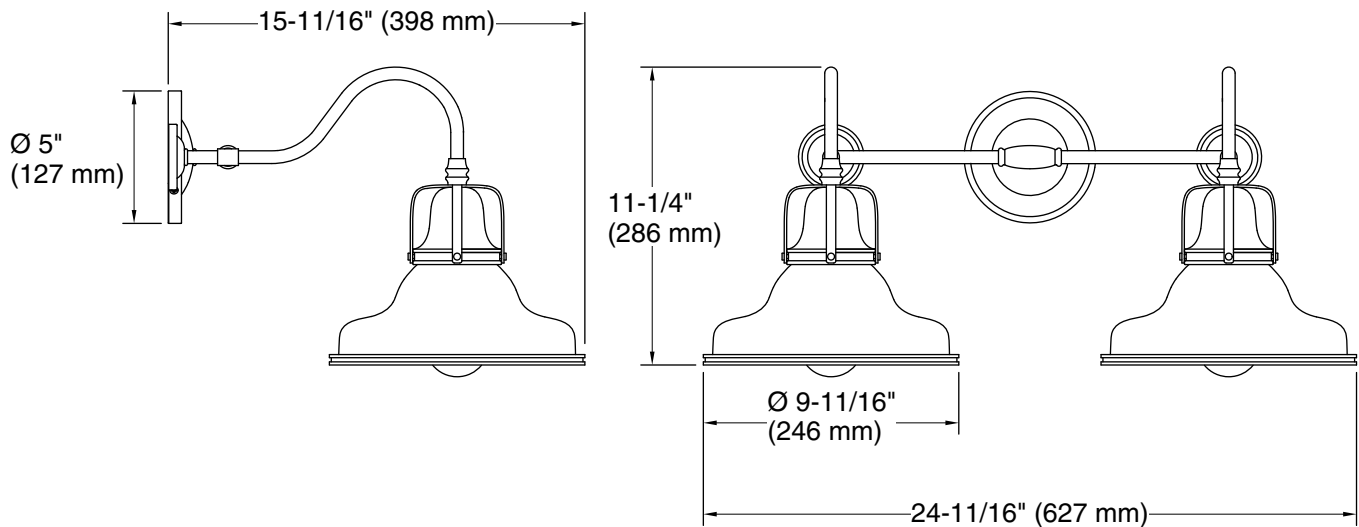

Required Electrical Service

One dedicated circuit required.

Lights: 120 V, 12 A, 60 Hz

Technical Information

All product dimensions are nominal.

Material: Steel, Aluminum

Number of Lights: 2

Lighting Type: Socket-based

Socket Type: E-26 Medium

Number of Shades: 2

Shade Type: Metal

Electrical component rating: Socket Rating: 60 Hz, 100 W