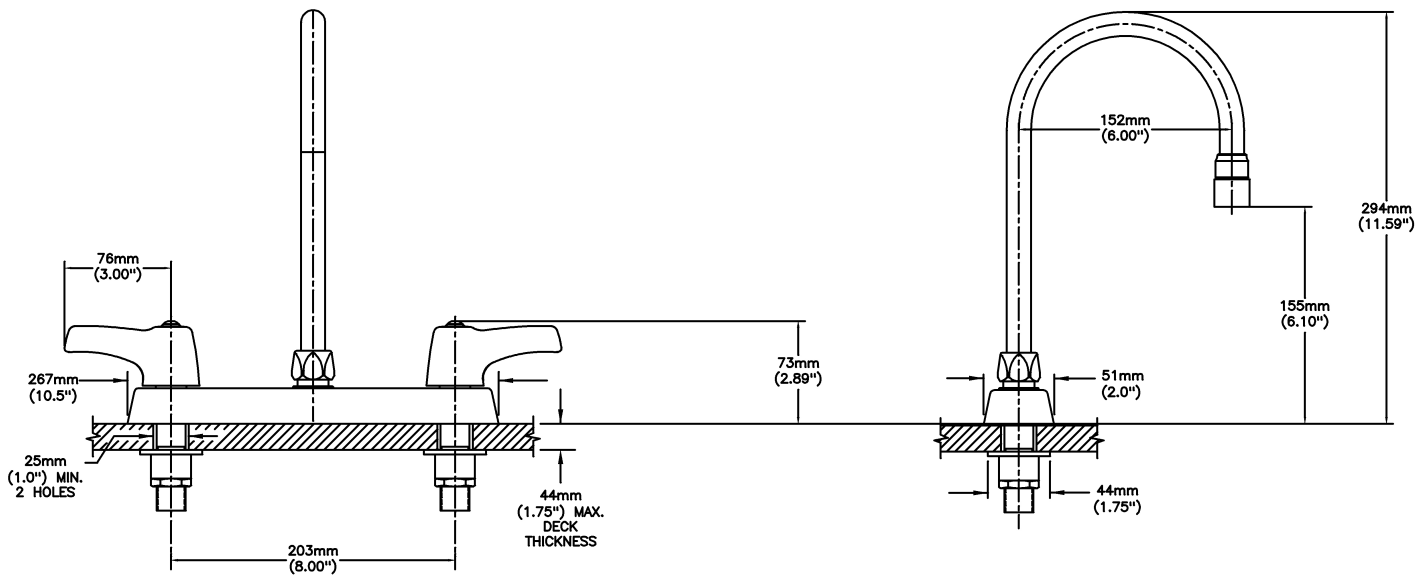

Sink Faucet Deckmount

8" Deck- CER-TECK® ceramic structures

Model No: 26C3933

COMPLIES WITH:

- Verified compliant with 0.25% weighted average Pb content regulations
- CSA certified.
- Complies to ASME A112.18.1/CSA B125.1
- (Contact Delta Representative for State and/or Local Approvals)

SPECIFICATION:

- Heavy Duty Cast Brass sink faucet
- 203 mm (8") centers
- Two handle
- Polished chrome plated finish
- Metal hold-down package
- CER-TECK® ceramic structures
- Spout#: 9 - Gooseneck spout-6.0" spout reach - 10.4" height (unmounted)- Standard rigid/swivel field installation unless LS Limited swing option selected- Vandal resistant .090" wall thickness-(R4)
- Outlet#: 3 - Vandal Resistant Aerator Outlet- 1.5 GPM (5.7 L/min) Flow Rate at 60 psi- pressure compensating
- Handle#: 3 - 76 mm (3") Lever Blade Handles-ADA Compliant-Metal-Color indexed-Vandal Resistant screws

OPERATION:

- Not Available

(Dimensional drawing on following page)

Delta reserves the right (1) to make changes to specifications and materials, and (2) to change or discontinue models, both without notice or obligation. Dimensions are for reference. Measurement may vary plus or minus 6mm(0.25"). Mounting locations are suggested only. Check with local codes for requirements in your area. This spec was produced July 23, 2018.

INLET FOR 3/8" OR 1/2" FLEXIBLE RISER
OR 1/2-14 NPSM COUPLING NUT (NOT SUPPLIED)

Delta reserves the right (1) to make changes to specifications and materials, and (2) to change or discontinue models, both without notice or obligation. Dimensions are for reference. Measurement may vary plus or minus 6mm(0.25"). Mounting locations are suggested only. Check with local codes for requirements in your area. This spec was produced July 23, 2018.