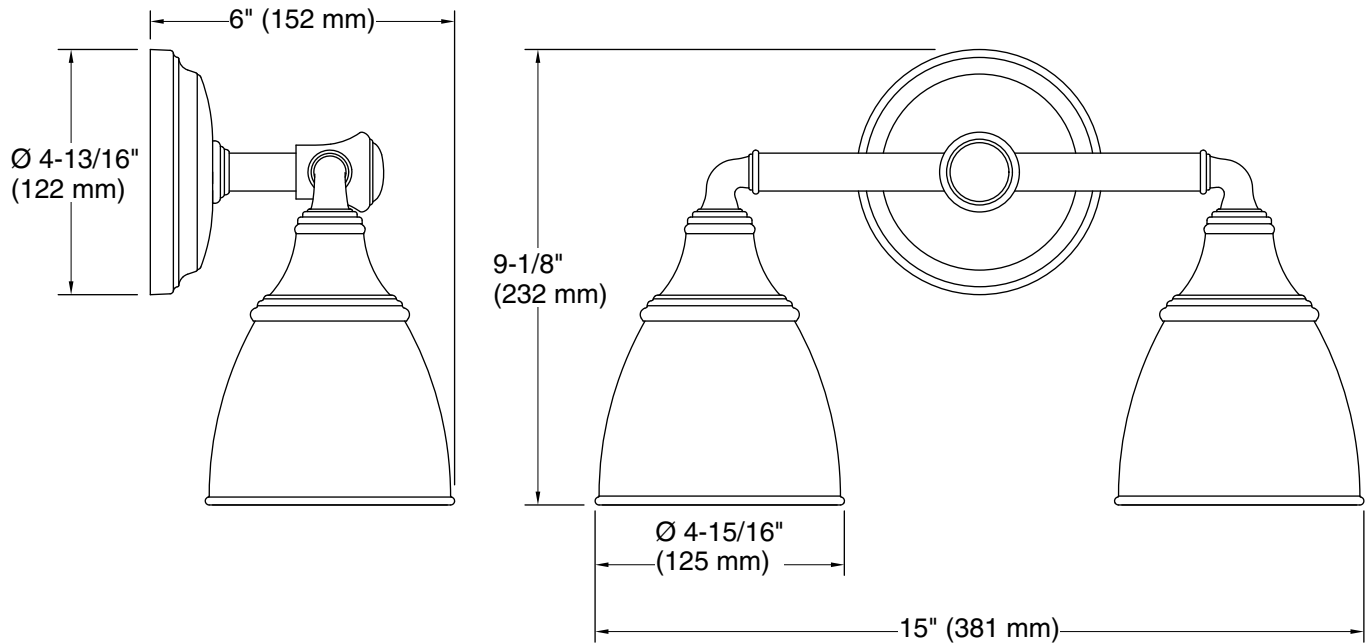

Features

- Frosted-glass shades.
- Sconce can be positioned up or down, depending on room setting.
- Coordinates with other products in the Devonshire collection.
- Suitable for damp locations, per UL 1598.

Technical Information

All product dimensions are nominal.

Installation Type: Wall-mount

Material: Metal, Glass

Number of Lights: 2

Notes

Install this product according to the installation guide.