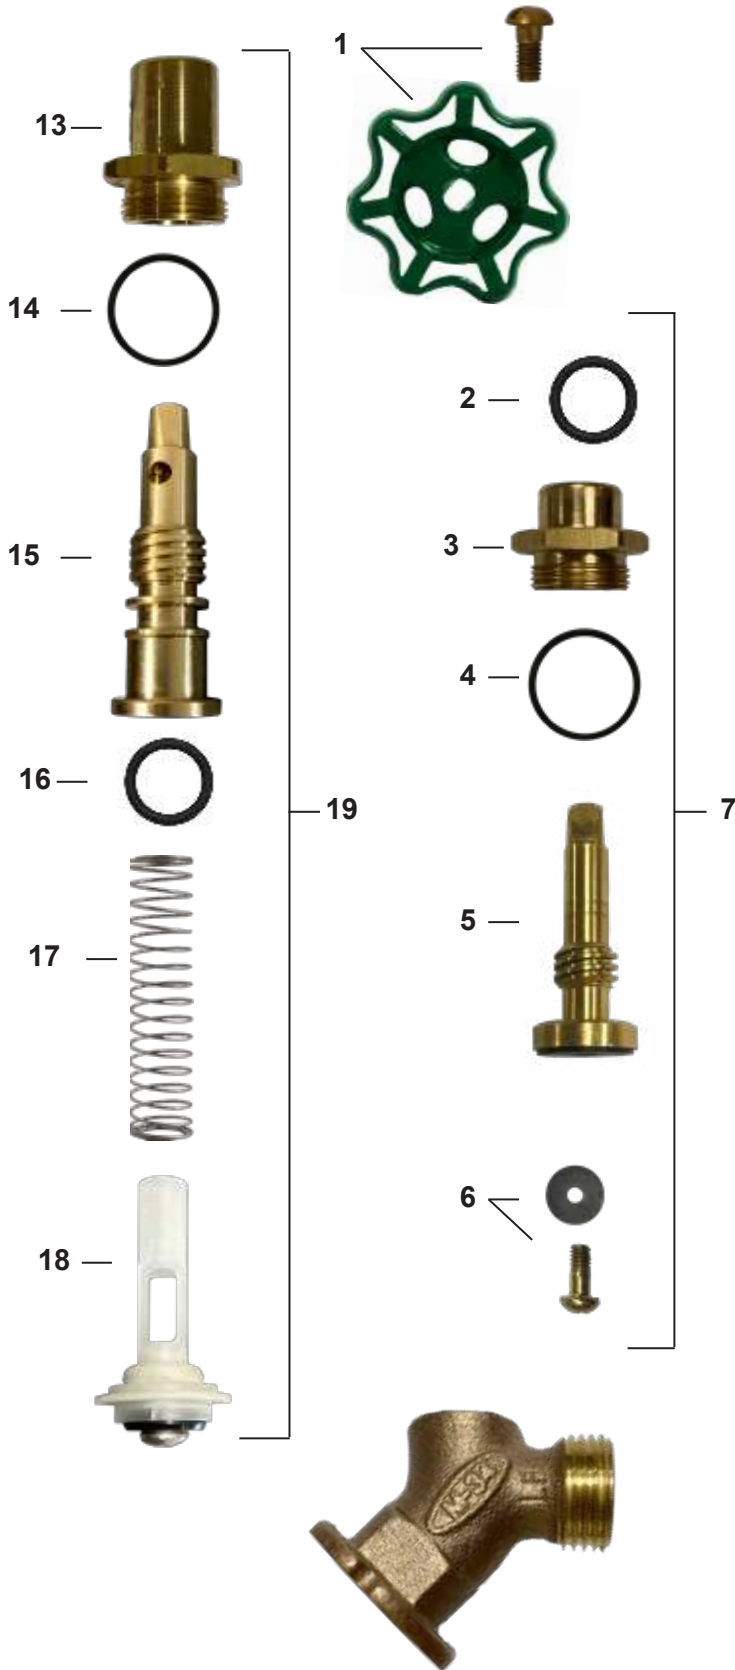

## FEATURES

- Made from lead free brass and certified to NSF 372
- ASSE 1011 certified for sillcocks with internal vacuum breaker only
- Solid brass operating stem
- Large unobstructed waterways for greater flow rates
- Cast metal handle assembly with brass mounting screw
- Green standard handle with red or blue options
- EPDM seals for longer wear life
- Available with added built-in protection from internal vacuum breaker and backflow preventer
- FPT, MPT, and SWT inlet connections
- 3/4" garden hose connection outlet
- Solid brass fast-travel stem with ACME threads
- Each valve individually tested
- Angle of outlet prevents kinks in hose

# 34-LF SERIES REPLACEMENT PARTS

ID	Part No.	Description
1	630-0045	Handle and Screw Kit
2	336-0036	O-Ring
3	310-3117	Valve Stem Cap
4	936-3003	O-Ring
5	310-3019	Stem Body
6	630-0049	Bibb Washer and Screw Kit
7	231-3301	Stem Assembly Complete
8		VB Washer
9		Spring
10		Stop and Waste
11		Washer
12		Hose Piece with VB Holes
13	310-3118	IVB Stem Cap
14	937-3003	O-Ring
15	310-3120	IVB Stem Body
16	310-0037	IVB Stem O-Ring
17	324-3100	IVB Spring
18	232-0002	Poppet Assembly
19	231-3302	IVB Stem Assemble Complete
	630-0050	Service Kit for Brass Sillcocks, Contains: 1, 2, 4, 6
	630-0051	Service Kit for IVB Sillcocks, Contains: 1, 14, 16, 17, 18
	630-0048	Vacuum Breaker, Contains: 8, 9, 10, 11, 12