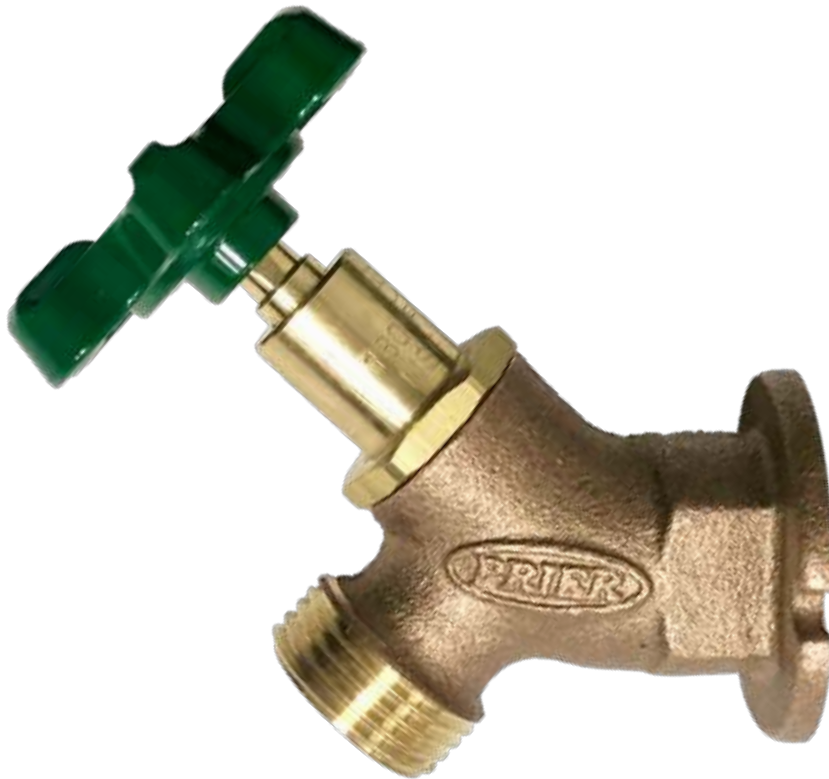

# 34-LF Series Heavy Pattern Brass Sillcocks

Lead Free 34 Series

## FEATURES

- Made from lead free brass and certified to NSF 372
- ASSE 1011 certified for sillcocks with internal vacuum breaker only
- Solid brass operating stem
- Large unobstructed waterways for greater flow rates
- Cast metal handle assembly with brass mounting screw
- Green standard handle with red or blue options
- EPDM seals for longer wear life
- Available with added built-in protection from internal vacuum breaker and backflow preventer
- FPT, MPT, and SWT inlet connections
- 3/4" garden hose connection outlet
- Solid brass fast-travel stem with ACME threads
- Each valve individually tested
- Angle of outlet prevents kinks in hose

# 34-LF SERIES REPLACEMENT PARTS

ID	Part No.	Description
1	630-0045	Handle and Screw Kit
2	336-0036	O-Ring
3	310-3117	Valve Stem Cap
4	936-3003	O-Ring
5	310-3019	Stem Body
6	630-0049	Bibb Washer and Screw Kit
7	231-3301	Stem Assembly Complete
8		VB Washer
9		Spring
10		Stop and Waste
11		Washer
12		Hose Piece with VB Holes
13	310-3118	IVB Stem Cap
14	937-3003	O-Ring
15	310-3120	IVB Stem Body
16	310-0037	IVB Stem O-Ring
17	324-3100	IVB Spring
18	232-0002	Poppet Assembly
19	231-3302	IVB Stem Assemble Complete
	630-0050	Service Kit for Brass Sillcocks, Contains: 1, 2, 4, 6
	630-0051	Service Kit for IVB Sillcocks, Contains: 1, 14, 16, 17, 18
	630-0048	Vacuum Breaker, Contains: 8, 9, 10, 11, 12