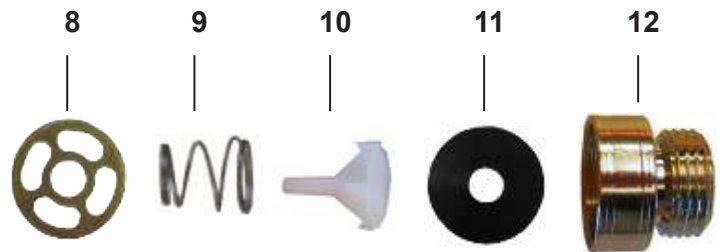

## FEATURES

- Made from lead free brass and certified to NSF 372
- ASSE 1011 certified for sillcocks with internal vacuum breaker only
- Solid brass operating stem
- Large unobstructed waterways for greater flow rates
- Cast metal handle assembly with brass mounting screw
- Green standard handle with red or blue options
- EPDM seals for longer wear life
- Available with added built-in protection from internal vacuum breaker and backflow preventer
- FPT, MPT, and SWT inlet connections
- 3/4" garden hose connection outlet
- Solid brass fast-travel stem with ACME threads
- Each valve individually tested
- Angle of outlet prevents kinks in hose

# 34-LF SERIES REPLACEMENT PARTS

ID	Part No.	Description
1	630-0045	Handle and Screw Kit
2	336-0036	O-Ring
3	310-3117	Valve Stem Cap
4	936-3003	O-Ring
5	310-3019	Stem Body
6	630-0049	Bibb Washer and Screw Kit
7	231-3301	Stem Assembly Complete
8		VB Washer
9		Spring
10		Stop and Waste
11		Washer
12		Hose Piece with VB Holes
13	310-3118	IVB Stem Cap
14	937-3003	O-Ring
15	310-3120	IVB Stem Body
16	310-0037	IVB Stem O-Ring
17	324-3100	IVB Spring
18	232-0002	Poppet Assembly
19	231-3302	IVB Stem Assemble Complete
	630-0050	Service Kit for Brass Sillcocks, Contains: 1, 2, 4, 6
	630-0051	Service Kit for IVB Sillcocks, Contains: 1, 14, 16, 17, 18
	630-0048	Vacuum Breaker, Contains: 8, 9, 10, 11, 12