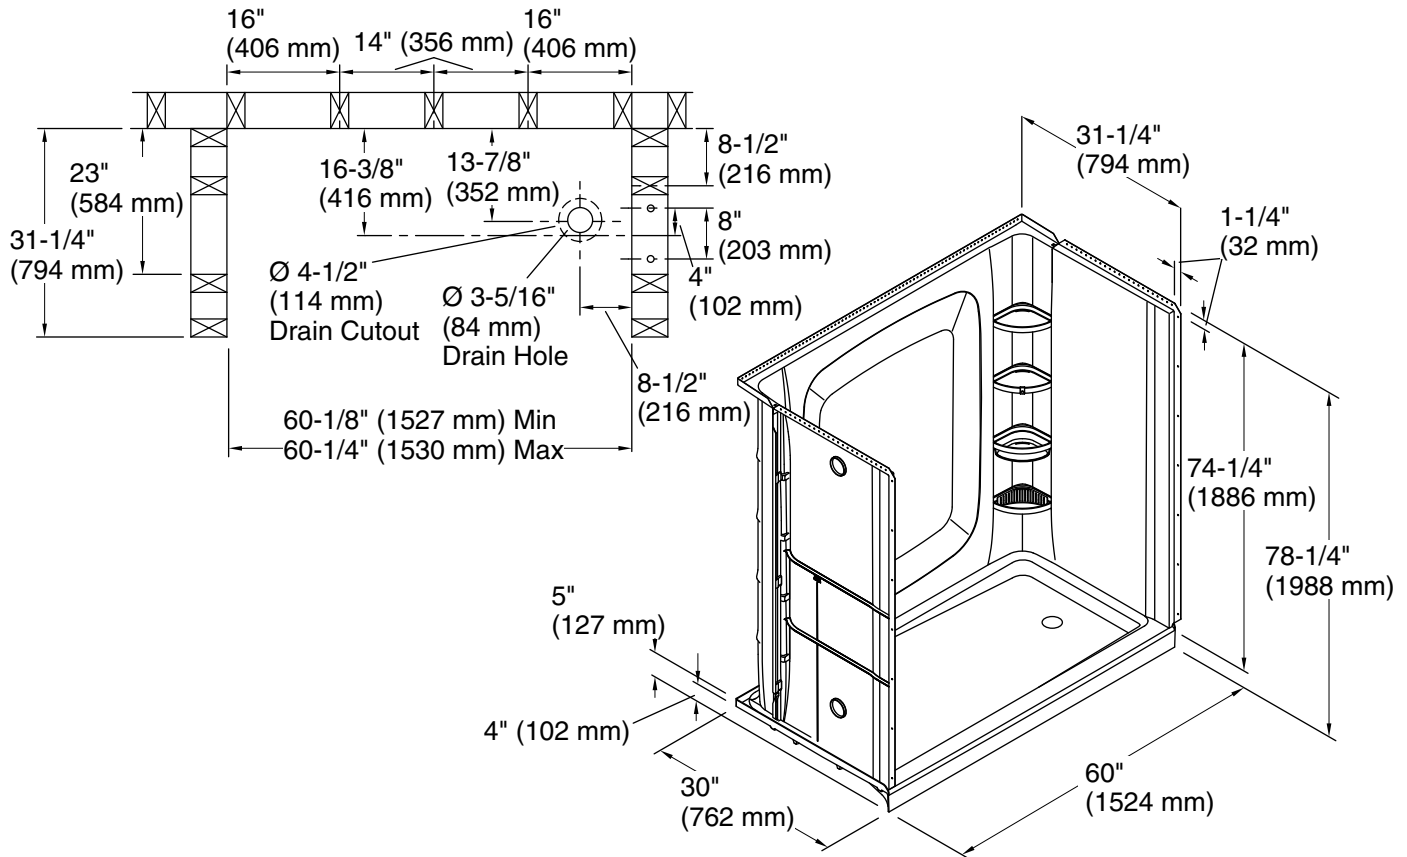

## Technical Information

All product dimensions are nominal.

Drain hole diameter: 3-5/16" (84 mm)

Minimum flat for door: 3" (76 mm)

Threshold height: 4" (102 mm)

Maximum door height: 73" (1854 mm)

Maximum door width: 56-5/8" (1438 mm)