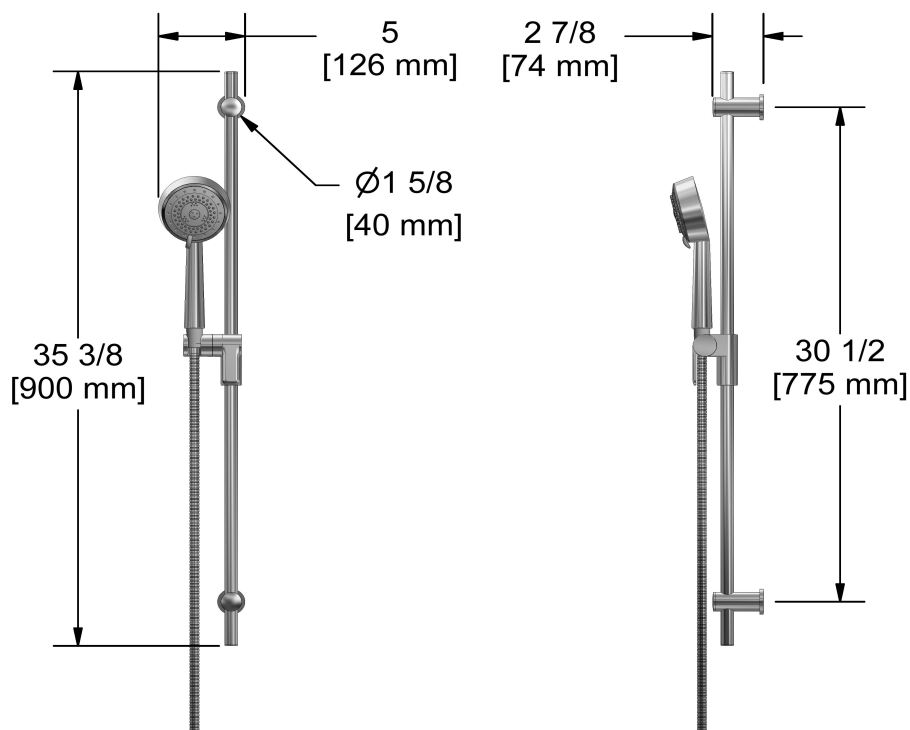

Certifications

- CSA B125.1
- ASME A112.18.1
- CMR248 Approval

Sizes, models and finishes may differ from those presented.

Warranty

This **Riobel Inc.** product you have purchased carries a Limited Lifetime Warranty on the chrome, PVD finish, blacks and all working parts and is guaranteed from the initial purchase date against all manufacturing defects. All other finishes, including plastic components, are guaranteed for one year. All electric and/or electronic parts are covered by a 5-year limited warranty.

Customer Service

Ontario, West Canada : 888-287-5354 Quebec, Maritimes, United States : 866-473-8442