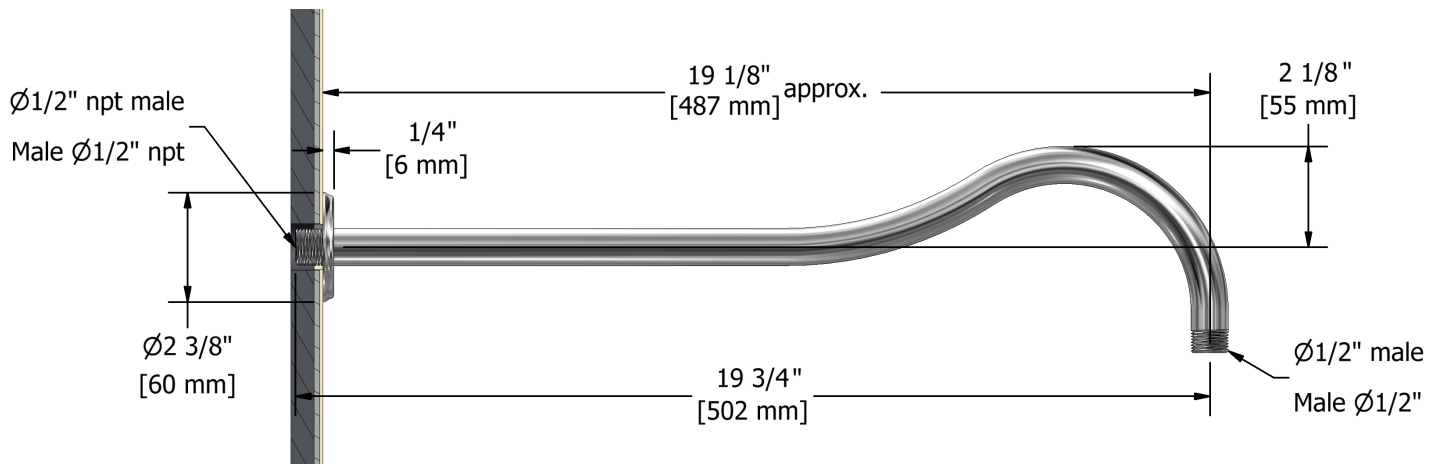

Specifications

50 cm (20") shower arm
583

Descriptions

- 1/2" inlet male NPT
- Round flange

Available colors

- C : Chrome
- BN : Brushed Nickel (PVD)

Sizes, models and finishes may differ from those presented.