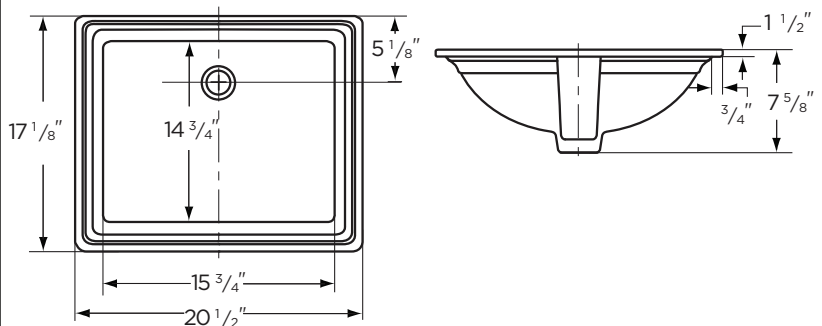

www.gerberonline.com

Job Name	
Date	
Model Specified	
Quantity	
Customer	
Contractor	
Architect/engineer