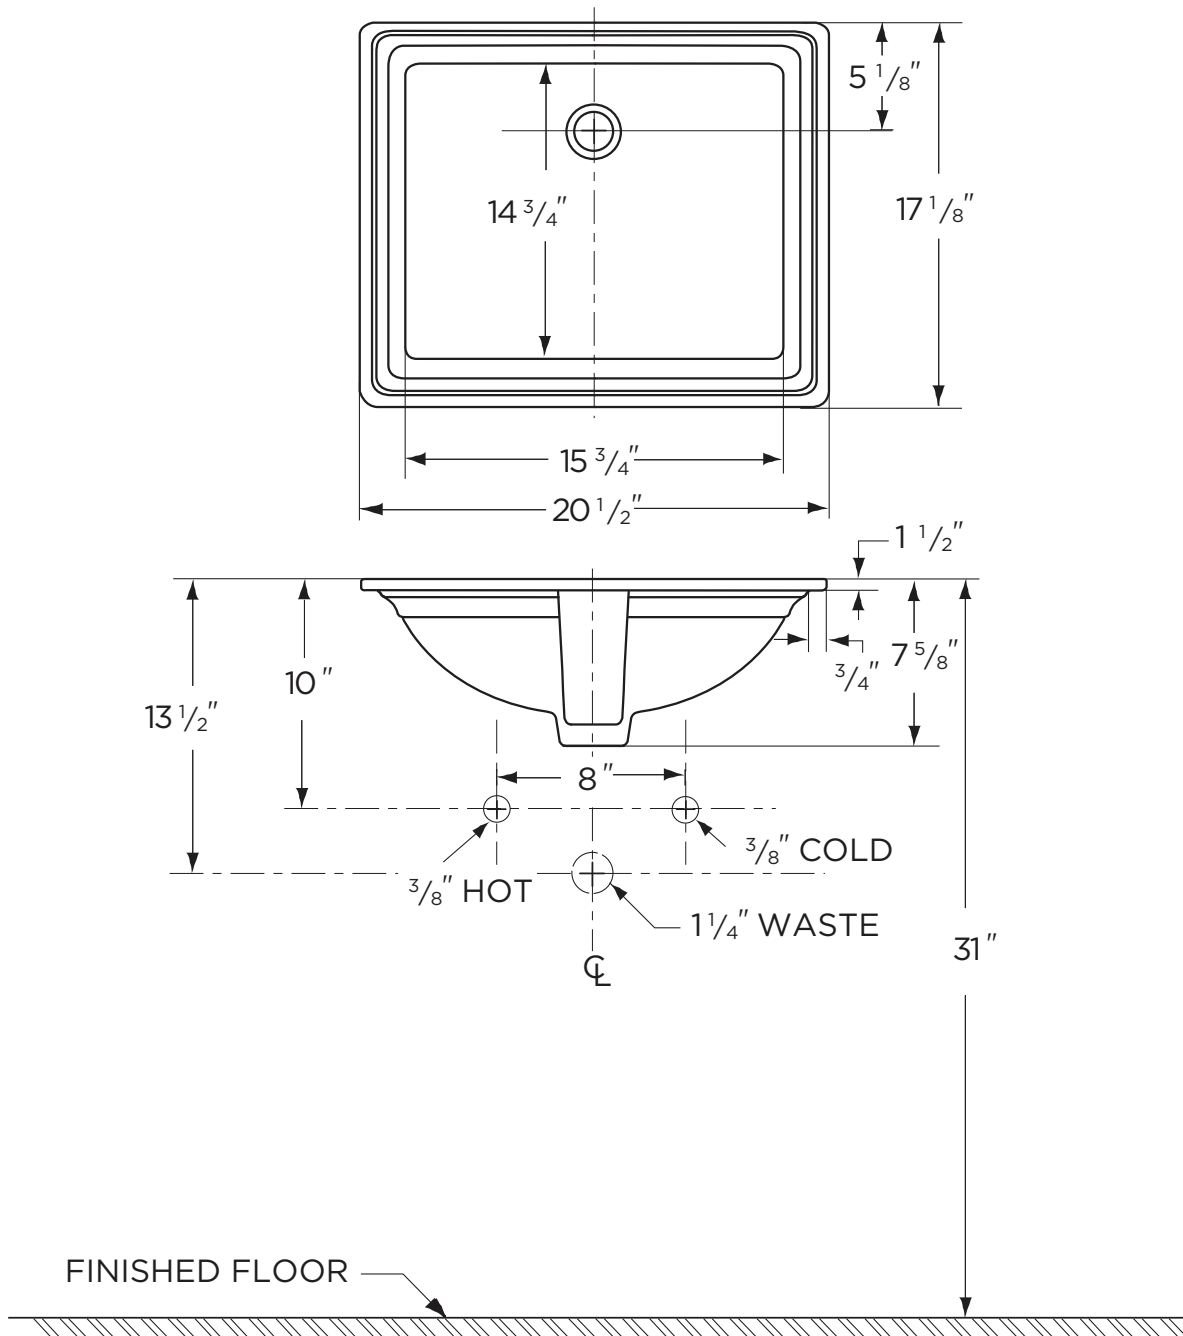

- 20 1/2" x 17 1/8" Lavatory
- 15 3/4" x 14 3/4" Bowl
- Concealed Front Overflow
- Available in White and Biscuit

Dimensions:

Height 7 5/8"
 Width 20 1/2"
 Depth 17 1/8"
 Shipping Weight 25 lbs

Warranty:

12-760
Undercounter

NOTES:

All dimensions are in inches.
Sealing compound containing oil should never be used when installing basin under marble slab.
Due to variation in ware we recommend using basin as a template.
Anchoring device furnished only when specified.
Illustrations may not be drawn to scale.

IMPORTANT:

Dimensions of fixtures are nominal and may vary within the range of tolerances established by ASME Standard A 112.19.2.