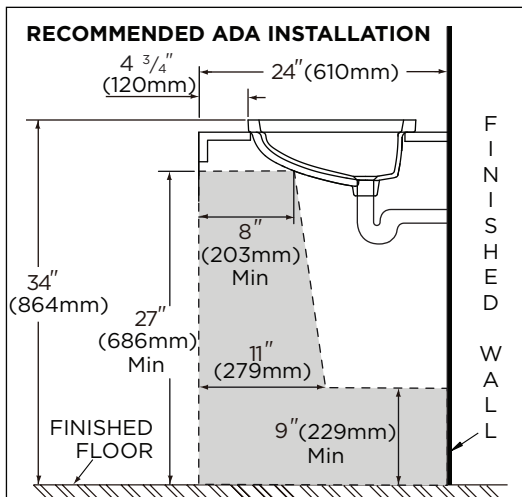

VITREOUS CHINA

LAVATORY
12-760

LAVATORIES

TOILETS

BIDETS / URINALS

CAST IRON

LOGAN SQUARE™ Undercounter

Features:

- 20 1/2" x 17 1/8" Lavatory
- 15 3/4" x 14 3/4" Bowl
- Concealed Front Overflow
- Available in White and Biscuit

Dimensions:

Height ..... 7 5/8"
Width ..... 20 1/2"
Depth ..... 17 1/8"
Shipping Weight ..... 25 lbs

Warranty:

Limited Lifetime Warranty

Specifications: Lavatory—#12-760
Drain and anchoring kit not included