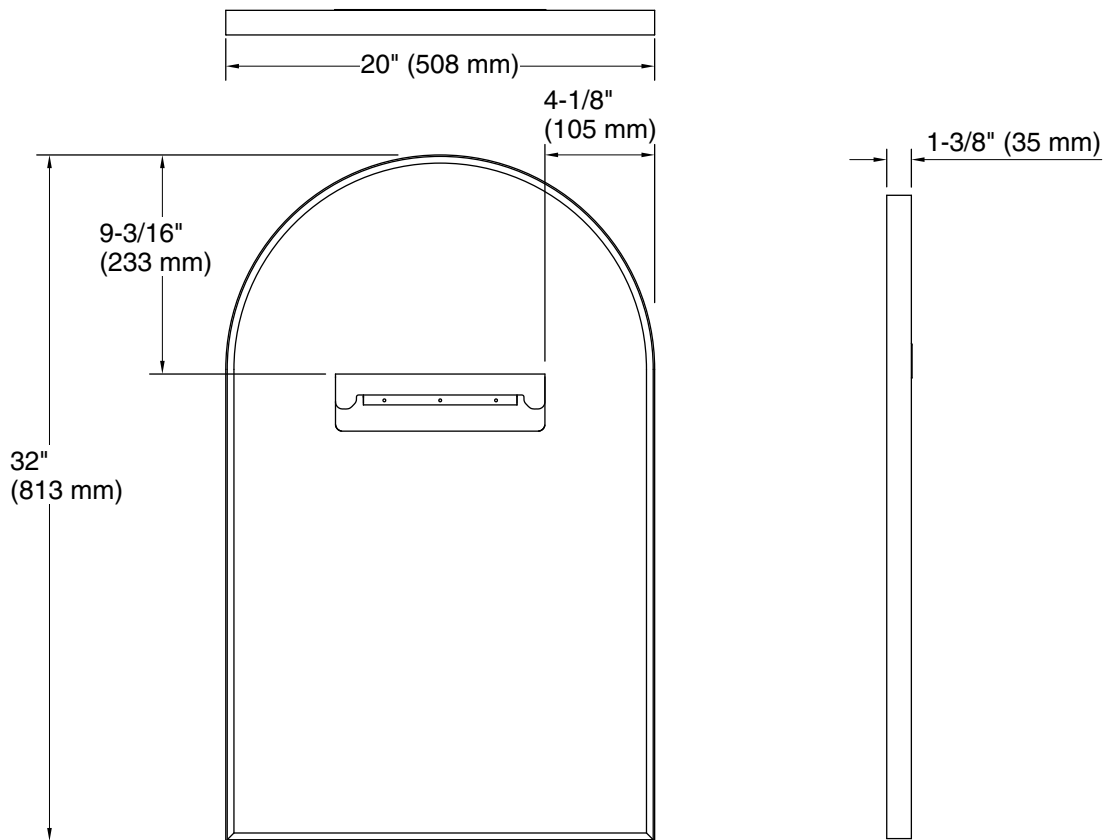

Color	Code	Description
	BGL	Moderne Brushed Gold
	BNL	Brushed Nickel
	CPL	Polished Chrome
	BLL	Matte Black

Technical Information

All product dimensions are nominal.

Notes

Install this product according to the installation instructions.