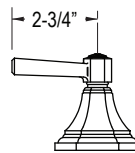

CODES/STANDARDS APPLICABLE

- Specified Model Meets or Exceeds the Following:
- ADA (Lever Handles)

P22724, P22725
P22727, P22728

P22724 (Spout Only)
P22725

P22727 (Spout Only)
P22728

P22724 (Spout Only)
P22725
P22727 (Spout Only)
P22728

Handle Options

P22725-XX
P22728-CR

P22725-LV
P22728-LV

SPECIFIED MODEL				
Model	Description	Finishes		
P22724-00	For Town Wall Bath Spout	<input type="checkbox"/> CP Polished Chrome	<input type="checkbox"/> AD Nickel Silver	<input type="checkbox"/> AG Brushed Nickel
P22725-XX	For Town Wall Bath Set with Spout, Cross Handles	<input type="checkbox"/> CP Polished Chrome	<input type="checkbox"/> AD Nickel Silver	<input type="checkbox"/> AG Brushed Nickel
P22725-LV	For Town Wall Bath Set with Spout, Lever Handles	<input type="checkbox"/> CP Polished Chrome	<input type="checkbox"/> AD Nickel Silver	<input type="checkbox"/> AG Brushed Nickel
P22727-00	For Town Wall Bath Long Spout	<input type="checkbox"/> CP Polished Chrome	<input type="checkbox"/> AD Nickel Silver	<input type="checkbox"/> AG Brushed Nickel
P22728-CR	For Town Wall Bath Set with Long Spout, Cross Handles	<input type="checkbox"/> CP Polished Chrome	<input type="checkbox"/> AD Nickel Silver	<input type="checkbox"/> AG Brushed Nickel
P22728-LV	For Town Wall Bath Set with Long Spout, Lever Handles	<input type="checkbox"/> CP Polished Chrome	<input type="checkbox"/> AD Nickel Silver	<input type="checkbox"/> AG Brushed Nickel
Optional Accessories				
P19104-00	Rough-In (2 Required)	<input type="checkbox"/> NA		