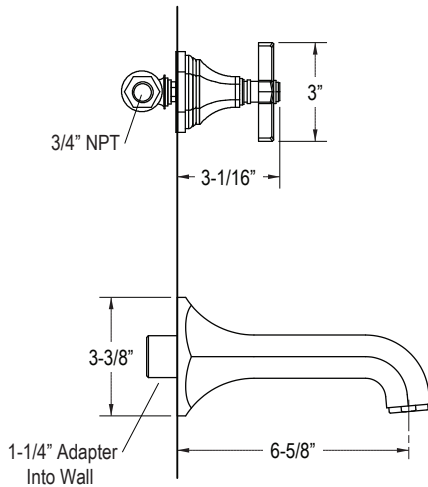

KALLISTA®

For Town Wall Bath Set with Spout

FEATURES

- Two-handle, Wall-mounted Bath Faucet Trim
- Solid Brass Construction for Durability and Reliability
- Quarter-turn Washerless Ceramic Disc Valves
- Complements the For Town Collection

CODES/STANDARDS APPLICABLE

- Specified Model Meets or Exceeds the Following:
- ADA (Lever Handles)

P22724, P22725
P22727, P22728

P22724 (Spout Only)
P22725

P22727 (Spout Only)
P22728

P22724 (Spout Only)
P22725
P22727 (Spout Only)
P22728

Handle Options

P22725-XX
P22728-CR

P22725-LV
P22728-LV

SPECIFIED MODEL				
Model	Description	Finishes		
P22724-00	For Town Wall Bath Spout	<input type="checkbox"/> CP Polished Chrome	<input type="checkbox"/> AD Nickel Silver	<input type="checkbox"/> AG Brushed Nickel
P22725-XX	For Town Wall Bath Set with Spout, Cross Handles	<input type="checkbox"/> CP Polished Chrome	<input type="checkbox"/> AD Nickel Silver	<input type="checkbox"/> AG Brushed Nickel
P22725-LV	For Town Wall Bath Set with Spout, Lever Handles	<input type="checkbox"/> CP Polished Chrome	<input type="checkbox"/> AD Nickel Silver	<input type="checkbox"/> AG Brushed Nickel
P22727-00	For Town Wall Bath Long Spout	<input type="checkbox"/> CP Polished Chrome	<input type="checkbox"/> AD Nickel Silver	<input type="checkbox"/> AG Brushed Nickel
P22728-CR	For Town Wall Bath Set with Long Spout, Cross Handles	<input type="checkbox"/> CP Polished Chrome	<input type="checkbox"/> AD Nickel Silver	<input type="checkbox"/> AG Brushed Nickel
P22728-LV	For Town Wall Bath Set with Long Spout, Lever Handles	<input type="checkbox"/> CP Polished Chrome	<input type="checkbox"/> AD Nickel Silver	<input type="checkbox"/> AG Brushed Nickel
Optional Accessories				
P19104-00	Rough-In (2 Required)	<input type="checkbox"/> NA		