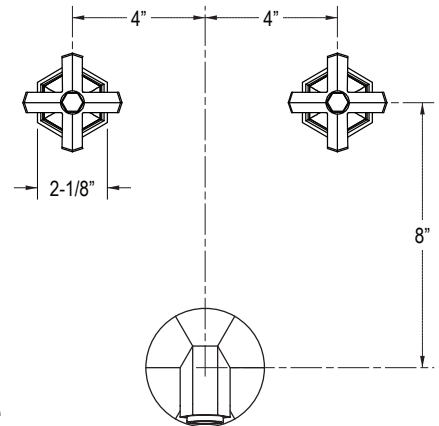

KALLISTA®

For Town Wall Bath Set with Spout

FEATURES

- Two-handle, Wall-mounted Bath Faucet Trim
- Solid Brass Construction for Durability and Reliability
- Quarter-turn Washerless Ceramic Disc Valves
- Complements the For Town Collection

CODES/STANDARDS APPLICABLE

- Specified Model Meets or Exceeds the Following:
- ADA (Lever Handles)

P22724, P22725
P22727, P22728

P22724 (Spout Only)
P22725

P22727 (Spout Only)
P22728

P22724 (Spout Only)
P22725
P22727 (Spout Only)
P22728

Handle Options

P22725-XX
P22728-CR

P22725-LV
P22728-LV

SPECIFIED MODEL				
Model	Description	Finishes		
P22724-00	For Town Wall Bath Spout	<input type="checkbox"/> CP Polished Chrome	<input type="checkbox"/> AD Nickel Silver	<input type="checkbox"/> AG Brushed Nickel
P22725-XX	For Town Wall Bath Set with Spout, Cross Handles	<input type="checkbox"/> CP Polished Chrome	<input type="checkbox"/> AD Nickel Silver	<input type="checkbox"/> AG Brushed Nickel
P22725-LV	For Town Wall Bath Set with Spout, Lever Handles	<input type="checkbox"/> CP Polished Chrome	<input type="checkbox"/> AD Nickel Silver	<input type="checkbox"/> AG Brushed Nickel
P22727-00	For Town Wall Bath Long Spout	<input type="checkbox"/> CP Polished Chrome	<input type="checkbox"/> AD Nickel Silver	<input type="checkbox"/> AG Brushed Nickel
P22728-CR	For Town Wall Bath Set with Long Spout, Cross Handles	<input type="checkbox"/> CP Polished Chrome	<input type="checkbox"/> AD Nickel Silver	<input type="checkbox"/> AG Brushed Nickel
P22728-LV	For Town Wall Bath Set with Long Spout, Lever Handles	<input type="checkbox"/> CP Polished Chrome	<input type="checkbox"/> AD Nickel Silver	<input type="checkbox"/> AG Brushed Nickel
Optional Accessories				
P19104-00	Rough-In (2 Required)	<input type="checkbox"/> NA		