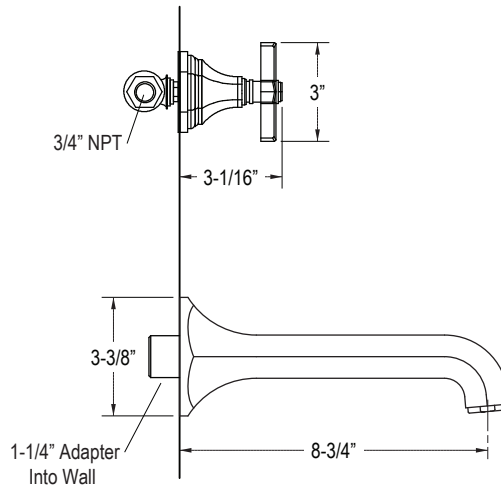

KALLISTA®

For Town Wall Bath Set with Spout

FEATURES

- Two-handle, Wall-mounted Bath Faucet Trim
- Solid Brass Construction for Durability and Reliability
- Quarter-turn Washerless Ceramic Disc Valves
- Complements the For Town Collection

CODES/STANDARDS APPLICABLE

- Specified Model Meets or Exceeds the Following:
- ADA (Lever Handles)

P22724, P22725
P22727, P22728

P22724 (Spout Only)
P22725

P22727 (Spout Only)
P22728

P22724 (Spout Only)
P22725
P22727 (Spout Only)
P22728

Handle Options

P22725-XX
P22728-CR

P22725-LV
P22728-LV

SPECIFIED MODEL				
Model	Description	Finishes		
P22724-00	For Town Wall Bath Spout	<input type="checkbox"/> CP Polished Chrome	<input type="checkbox"/> AD Nickel Silver	<input type="checkbox"/> AG Brushed Nickel
P22725-XX	For Town Wall Bath Set with Spout, Cross Handles	<input type="checkbox"/> CP Polished Chrome	<input type="checkbox"/> AD Nickel Silver	<input type="checkbox"/> AG Brushed Nickel
P22725-LV	For Town Wall Bath Set with Spout, Lever Handles	<input type="checkbox"/> CP Polished Chrome	<input type="checkbox"/> AD Nickel Silver	<input type="checkbox"/> AG Brushed Nickel
P22727-00	For Town Wall Bath Long Spout	<input type="checkbox"/> CP Polished Chrome	<input type="checkbox"/> AD Nickel Silver	<input type="checkbox"/> AG Brushed Nickel
P22728-CR	For Town Wall Bath Set with Long Spout, Cross Handles	<input type="checkbox"/> CP Polished Chrome	<input type="checkbox"/> AD Nickel Silver	<input type="checkbox"/> AG Brushed Nickel
P22728-LV	For Town Wall Bath Set with Long Spout, Lever Handles	<input type="checkbox"/> CP Polished Chrome	<input type="checkbox"/> AD Nickel Silver	<input type="checkbox"/> AG Brushed Nickel
Optional Accessories				
P19104-00	Rough-In (2 Required)	<input type="checkbox"/> NA		