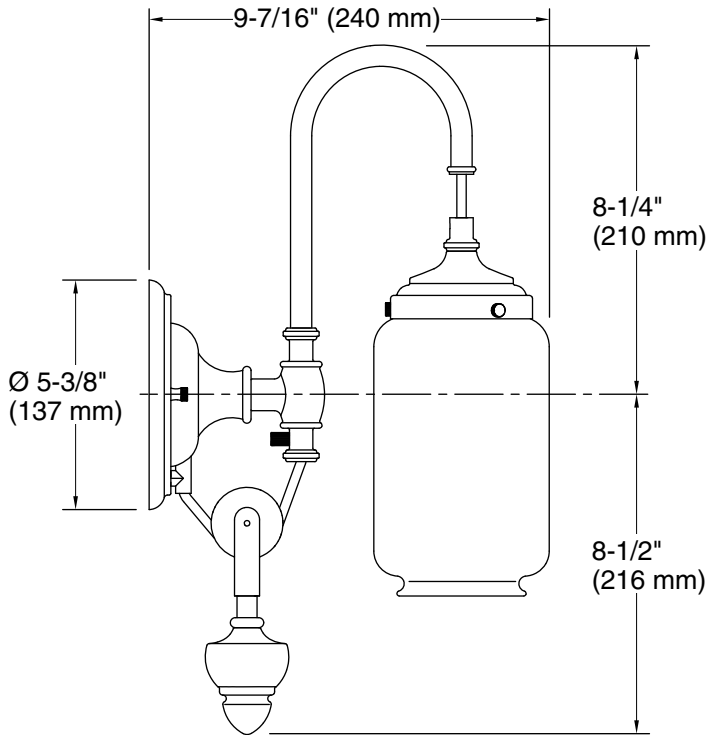

Required Electrical Service

0.333 A

Technical Information

All product dimensions are nominal.

Material:	Brass, Glass, Zinc
Number of Lights:	1
Lighting Type:	Socket-based
Socket Type:	E-26 Medium
Number of Shades:	1
Shade Type:	Clear Glass
Hanging Type:	Adjustable pulley

Notes

Install this product according to the installation instructions.