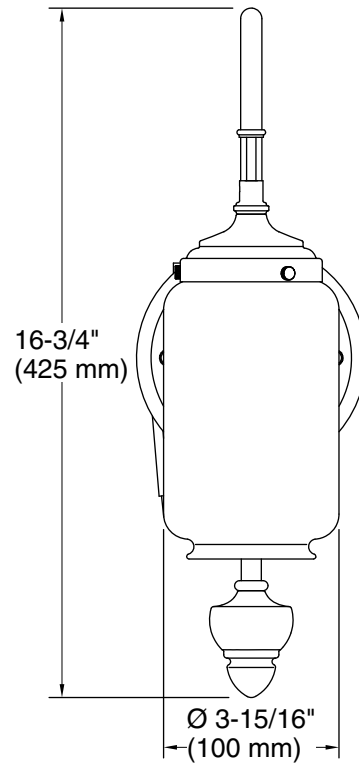

Required Electrical Service

0.333 A

Technical Information

All product dimensions are nominal.

Material:	Brass, Glass, Zinc
Number of Lights:	1
Lighting Type:	Socket-based
Socket Type:	E-26 Medium
Number of Shades:	1
Shade Type:	Clear Glass
Hanging Type:	Adjustable pulley

Notes

Install this product according to the installation instructions.