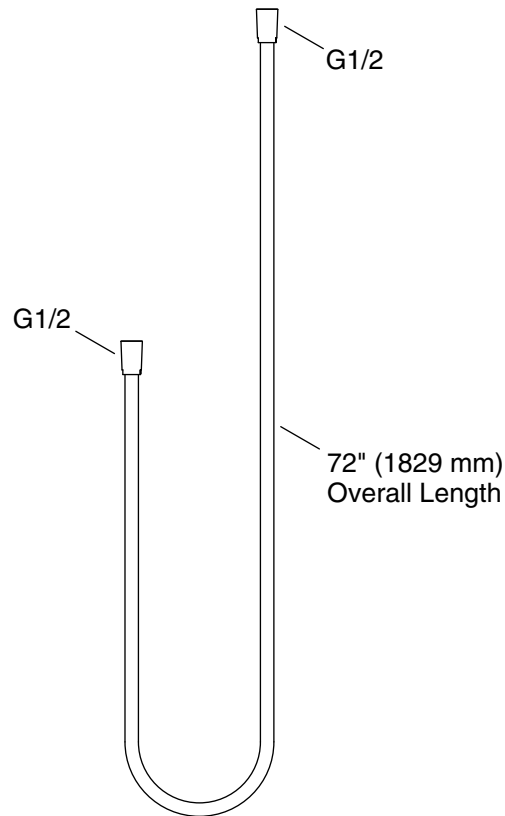

Features

- 72" (1829 mm) hose length
- Swivel base helps reach target areas
- For use with a handshower (sold separately)
- Finish-matched hose fittings

Material

- Hose is a durable, flexible polymer blend with soft-touch finish for a hassle-free drape
- KOHLER® finishes resist corrosion and tarnishing

See website for detailed warranty information.

Available Colors/Finishes

Color tiles intended for reference only.

Color	Code	Description
	BN	Vibrant® Brushed Nickel
	BL	Matte Black

Technical Information

All product dimensions are nominal.