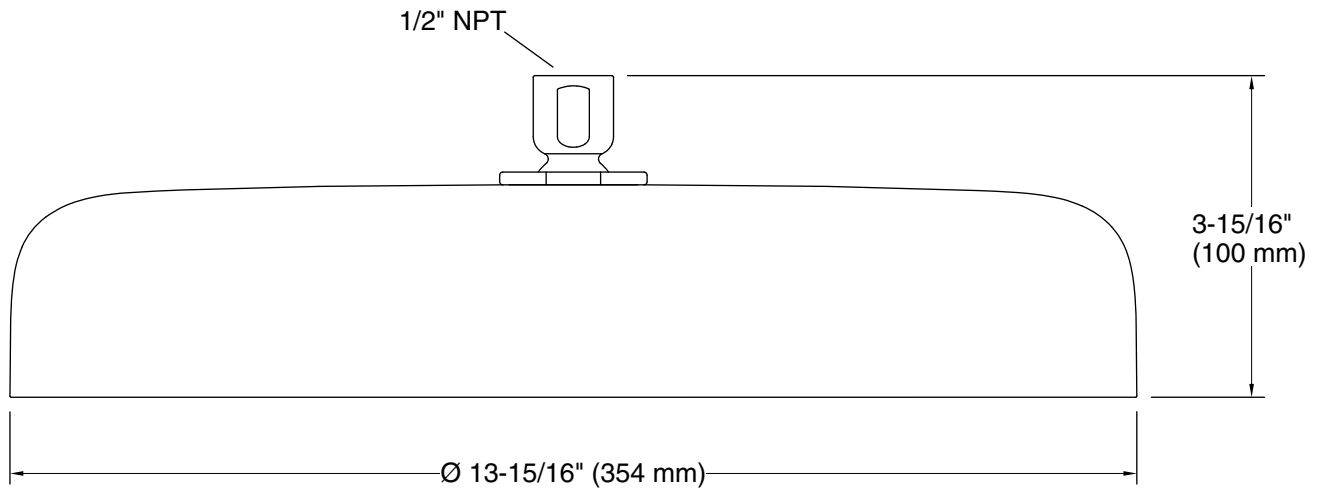

Technical Information

All product dimensions are nominal.

Showerhead/Body Spray:

Rated maximum flow: 2.5 gal/min (9.5 l/min)

Pressure: 80 psi (5.5 bar)