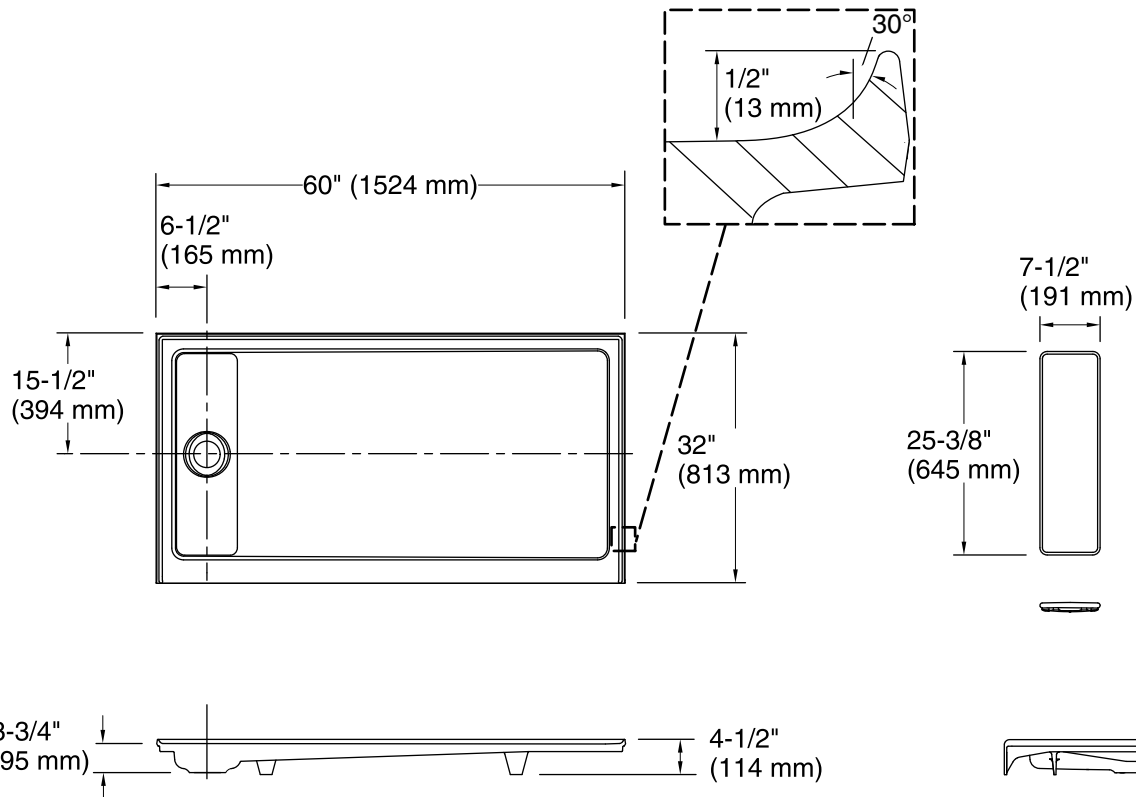

### Features

- For use with Bellwether 60" x 32" shower bases.

#### Technical Information

All product dimensions are nominal.