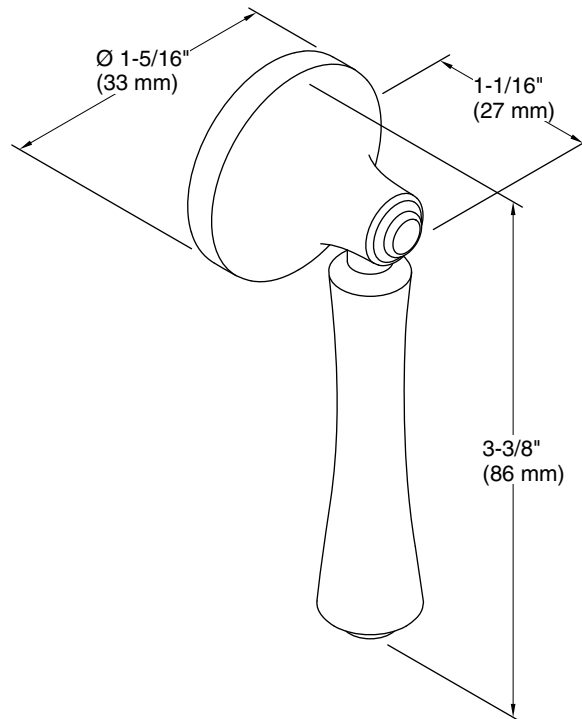

### Features

- Left-hand trip lever
- For use with the K-3814 Corbelle toilet

## Technical Information

All product dimensions are nominal.

Material: Zinc