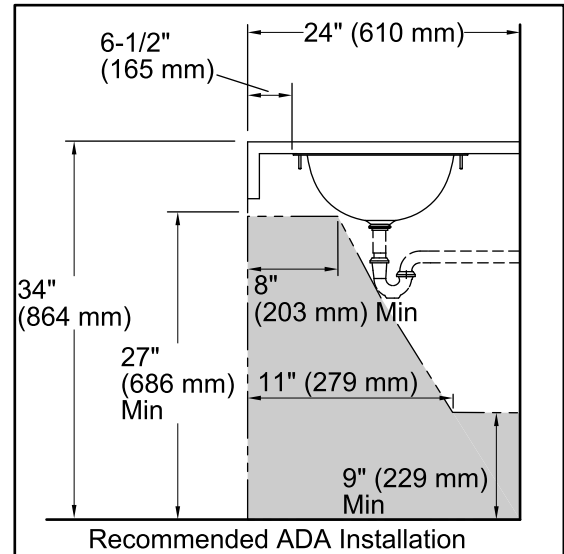

Features

- 20-gauge stainless steel.
- Under-mount.
- Oval basin.
- Without overflow.
- No faucet holes; requires wall- or counter-mount faucet.
- 18" (457 mm) x 13" (330 mm)

Recommended Accessories

K-7114 Pop-Up Drain
K-7127 Drain
K-7129 Drain
K-8998 P-Trap

Components

Additional included component/s: 1193643 Basin Clamps, drain gasket, and tube.

ADA

Codes/Standards

ASME A112.19.3/CSA B45.4
ADA
ICC/ANSI A117.1

KOHLER® One-Year Limited Warranty

See website for detailed warranty information.

Technical Information

All product dimensions are nominal.

Bowl configuration:	Single
Installation:	Under-mount
Bowl area (Only):	Length: 18" (457 mm) Width: 13" (330 mm) Water depth: 5-7/8" (149 mm)
Drain hole:	1-5/8" (41 mm)
Template:	1000258-7, required, included

Notes

Install this product according to the installation instructions.

Supplied basin clamp assembly requires 3/4" (19 mm) minimum countertop thickness. Installer must supply anchors for thinner countertops.