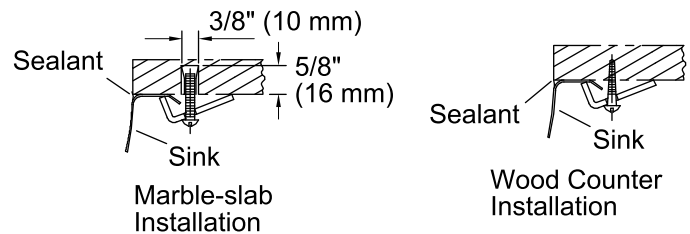

Features

- 20-gauge stainless steel.
- Under-mount.
- Oval basin.
- Without overflow.
- No faucet holes; requires wall- or counter-mount faucet.
- 18" (457 mm) x 13" (330 mm)

Recommended Accessories

K-7114 Pop-Up Drain
K-7127 Drain
K-7129 Drain
K-8998 P-Trap

Components

Additional included component/s: 1193643 Basin Clamps, drain gasket, and tube.

ADA

Codes/Standards

ASME A112.19.3/CSA B45.4
ADA
ICC/ANSI A117.1

KOHLER® One-Year Limited Warranty

See website for detailed warranty information.

Technical Information

All product dimensions are nominal.

Bowl configuration:	Single
Installation:	Under-mount
Bowl area (Only):	Length: 18" (457 mm) Width: 13" (330 mm) Water depth: 5-7/8" (149 mm)
Drain hole:	1-5/8" (41 mm)
Template:	1000258-7, required, included

Notes

Install this product according to the installation instructions.

Supplied basin clamp assembly requires 3/4" (19 mm) minimum countertop thickness. Installer must supply anchors for thinner countertops.