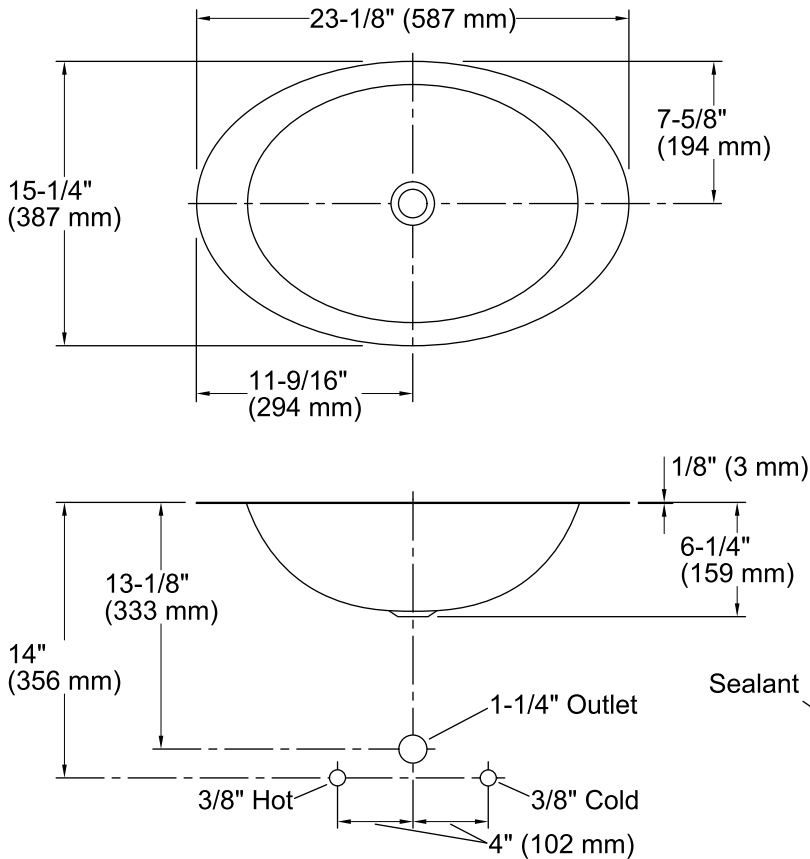

Features

- 20-gauge stainless steel.
- Under-mount.
- Oval basin.
- Without overflow.
- No faucet holes; requires wall- or counter-mount faucet.
- 18" (457 mm) x 13" (330 mm)

Recommended Accessories

K-7114 Pop-Up Drain
K-7127 Drain
K-7129 Drain
K-8998 P-Trap

Technical Information

All product dimensions are nominal.

Bowl configuration:	Single
Installation:	Under-mount
Bowl area (Only):	Length: 18" (457 mm) Width: 13" (330 mm) Water depth: 5-7/8" (149 mm)
Drain hole:	1-5/8" (41 mm)
Template:	1000258-7, required, included

Notes

Install this product according to the installation instructions.

Supplied basin clamp assembly requires 3/4" (19 mm) minimum countertop thickness. Installer must supply anchors for thinner countertops.