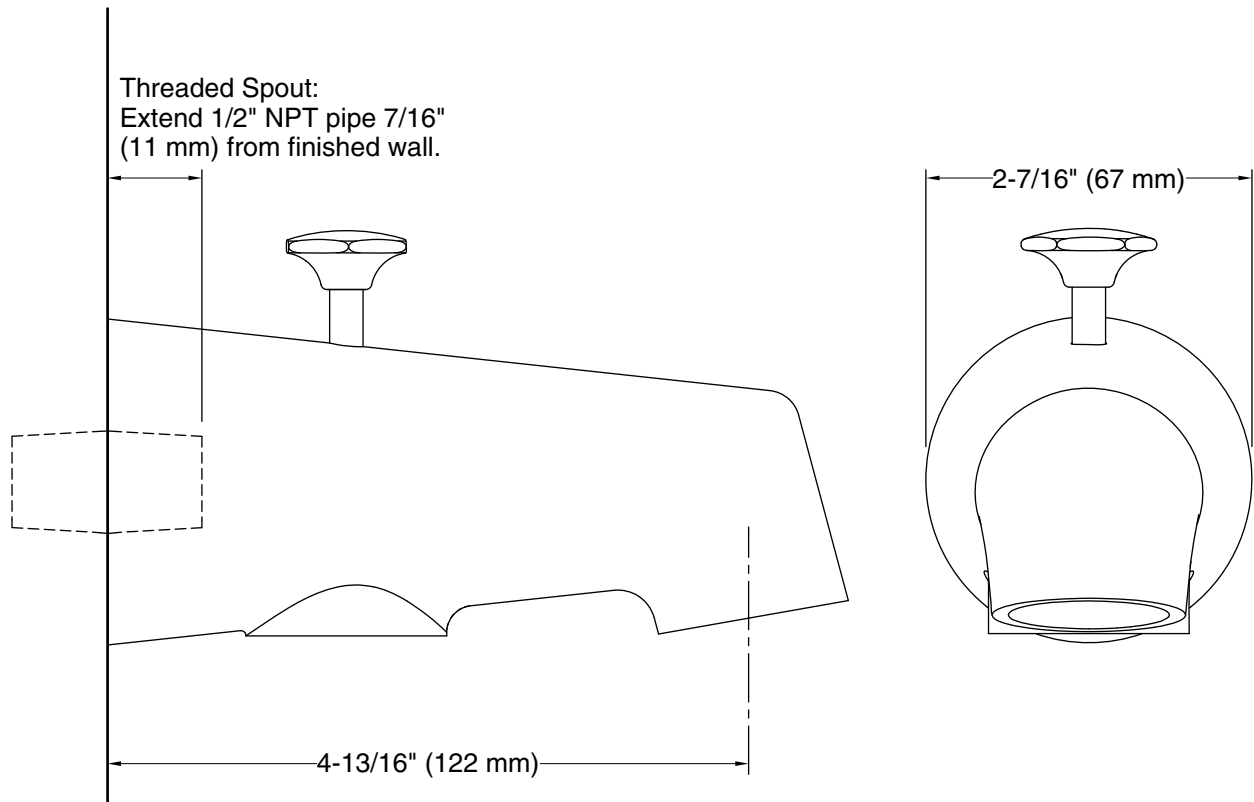

Technical Information

All product dimensions are nominal.

Drain included: No

Notes

Install this product according to the installation guide.